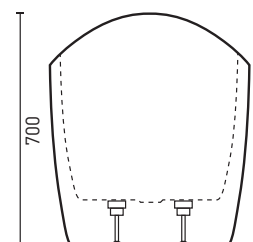

Piccolo Freestanding Bath

Product Code: **PI1500W / PI1700W**

The Piccolo's striking, sloped profile & ultra-thin (30mm) bath lip will make the perfect focal point in any bathroom, deceptively spacious it is stylish & comfortable.

- Australian Standard 1172.5:2019
- Adjustable self-supporting feet
- Lumbar support

PRODUCT SPECIFICATIONS

Colour:	High gloss white
Material:	Premium sanitary grade acrylic
Length:	1500mm / 1700mm
Width:	740mm
Height:	700mm
Capacity:	127L / 167L [200mm below the bath rim]
Bath Type:	Freestanding
Waste Position:	End
Net Weight:	46kg / 56kg
Warranty:	10 years* (refer to decina.com.au)