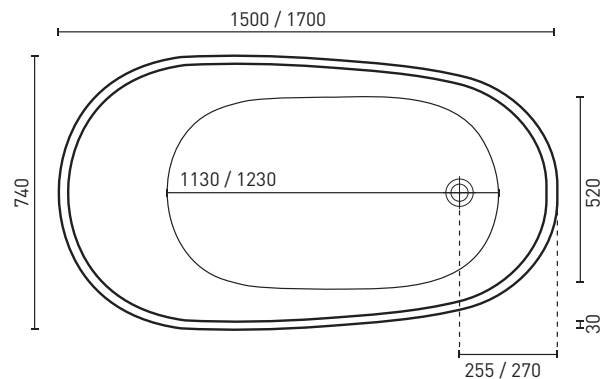

Piccolo Freestanding Bath

Product Code: **PI1500W / PI1700W**

The Piccolo's striking, sloped profile & ultra-thin (30mm) bath lip will make the perfect focal point in any bathroom, deceptively spacious it is stylish & comfortable.

- Australian Standard 1172.5:2019
- Adjustable self-supporting feet
- Lumbar support

PRODUCT SPECIFICATIONS

Colour:	High gloss white
Material:	Premium sanitary grade acrylic
Length:	1500mm / 1700mm
Width:	740mm
Height:	700mm
Capacity:	127L / 167L [200mm below the bath rim]
Bath Type:	Freestanding
Waste Position:	End
Net Weight:	46kg / 56kg
Warranty:	10 years* (refer to decina.com.au)