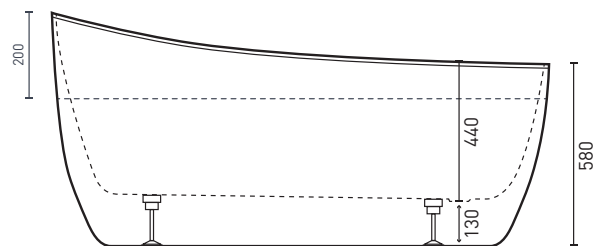

Piccolo Freestanding Bath

Product Code: **PI1500W / PI1700W**

The Piccolo's striking, sloped profile & ultra-thin (30mm) bath lip will make the perfect focal point in any bathroom, deceptively spacious it is stylish & comfortable.

- Australian Standard 1172.5:2019
- Adjustable self-supporting feet
- Lumbar support

PRODUCT SPECIFICATIONS

Colour:	High gloss white
Material:	Premium sanitary grade acrylic
Length:	1500mm / 1700mm
Width:	740mm
Height:	700mm
Capacity:	127L / 167L [200mm below the bath rim]
Bath Type:	Freestanding
Waste Position:	End
Net Weight:	46kg / 56kg
Warranty:	10 years* (refer to decina.com.au)