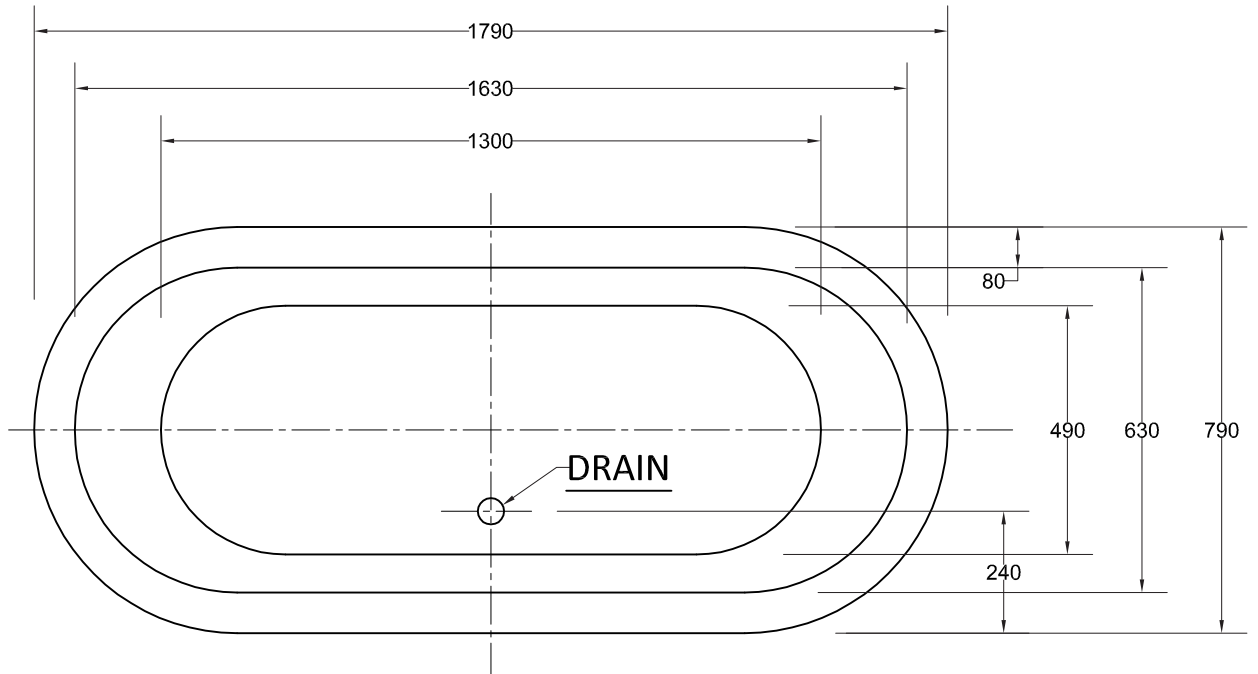

# COOL 1790 FREESTANDING BATH

TOP VIEW

FRONT VIEW