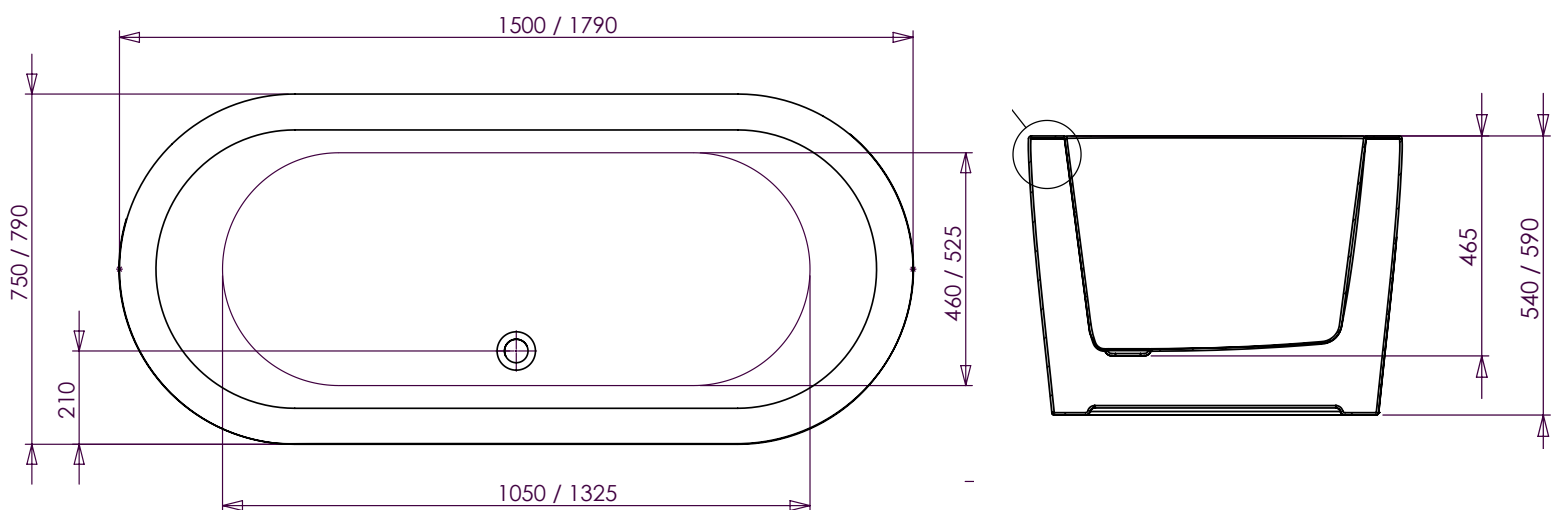

Freestanding Bath

Cool

1500 x 750 x 540mm

1790 x 790 x 540mm

This classic oval shape with minimalist clean lines is timeless in design and features generous reclining lumbar areas at both ends to accommodate two bathers.

Note: All bath volumes are measured in litres and 200mm from rim

*Terms and conditions apply please refer to the Decina catalogue or Decina website for full warranty information.