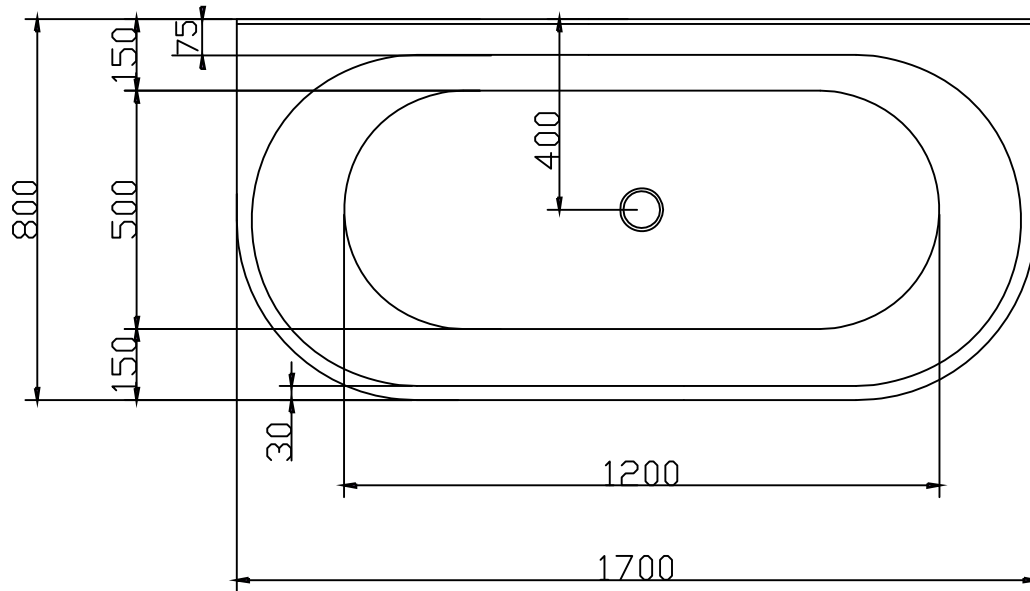

Alegra 1700

BATH VOLUME (APPROX)	
100mm Below Rim	260 Litres
200mm Below Rim	175 Litres