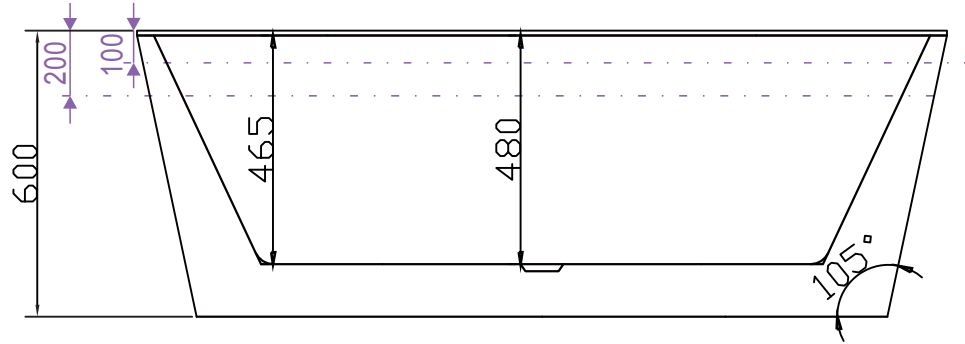

Alegra 1700

BATH VOLUME (APPROX)	
100mm Below Rim	260 Litres
200mm Below Rim	175 Litres