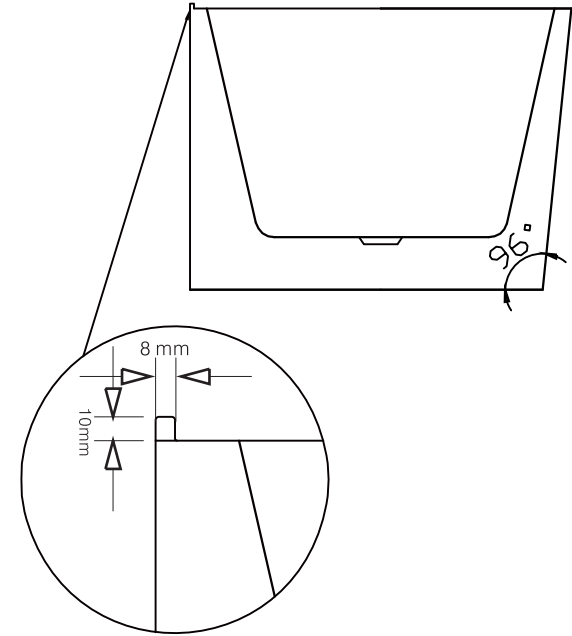

Alegra 1700

BATH VOLUME (APPROX)	
100mm Below Rim	260 Litres
200mm Below Rim	175 Litres