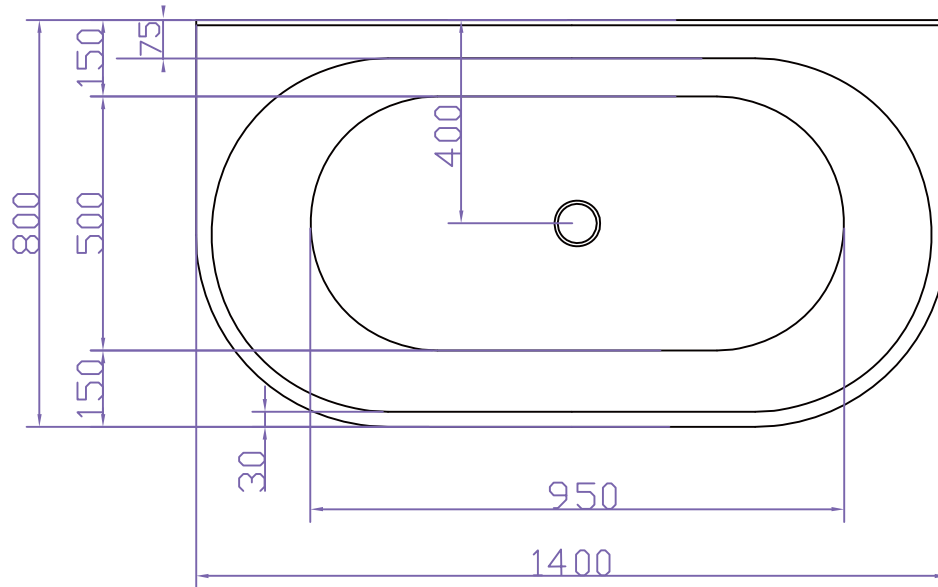

Alegra 1400

Size: 1400 x 800 x 600 (mm)

BATH VOLUME (APPROX)	
100mm Below Rim	2 15Litres
200mm Below Rim	1 35Litres