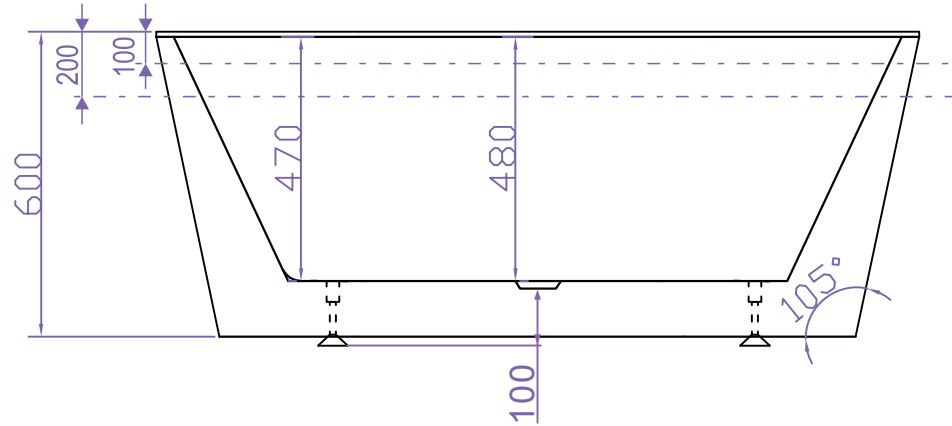

Alegra 1400

Size: 1400 x 800 x 600 (mm)

BATH VOLUME (APPROX)	
100mm Below Rim	2 15Litres
200mm Below Rim	1 35Litres