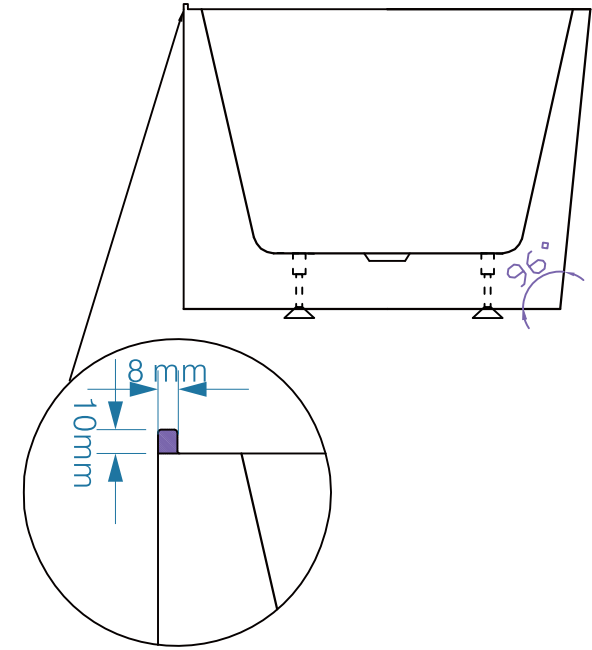

Alegra 1400

Size: 1400 x 800 x 600 (mm)

BATH VOLUME (APPROX)	
100mm Below Rim	2 15Litres
200mm Below Rim	1 35Litres