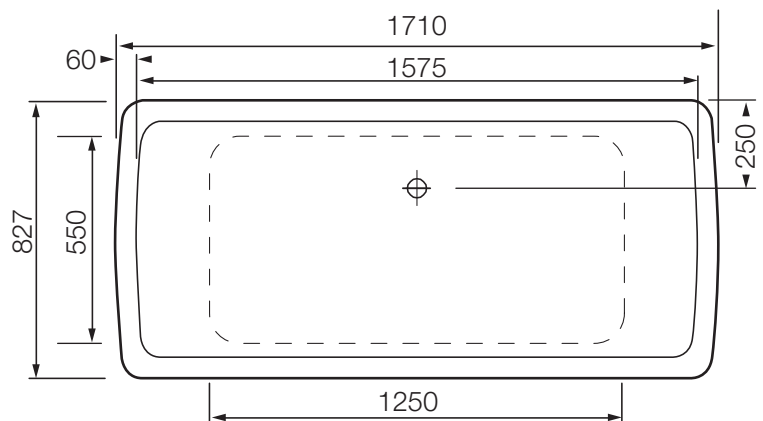

QLD

NSW

VIC

WA

SA

TAS

NTH QLD

TEL (07) 3271 1944 (02) 9838 4944 (03) 9768 3768 (08) 9242 4766 (08) 8376 6233 (03) 6245 9008 (07) 4771 3400

FAX (07) 3879 4244 (02) 9838 9055 (03) 9768 3769 (08) 9242 4733 (08) 8376 6211 (03) 6245 9002 (07) 4771 4955

Decina Bathroomware Pty Ltd

ABN 3984 5084 033

www.decina.com.au

100%
australian
owned

Lucite Sanitary Grade Acrylic
Steel Rim Reinforcement

DECINA
BATHROOMWARE
relaxing your senses