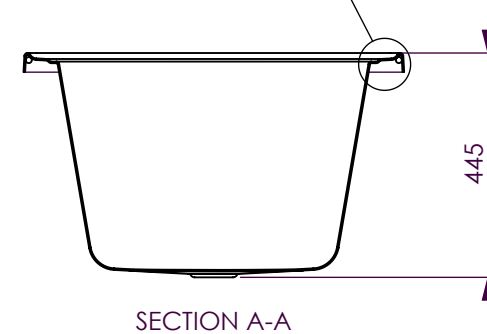

BATH VOLUME (APPROX)	
100mm Below Rim	233 Litres
200mm Below Rim	153 Litres

DECINA BATHROOMWARE
TURIN 1790

DECINA BATHROOMWARE CONFIDENTIAL
& PROPRIETARY.
ALL INFORMATION ON THIS DRAWING
PROPERTY OF
DECINA BATHROOMWARE.

NOMINAL MEASUREMENTS ONLY -
MANUFACTURING TOLERANCE +/- 5mm APPLY

Drawn: S Trood

Scale: 1:15

Sheet: A4

Saturday, 20 November 2010

TURIN 1790 - DETAILS