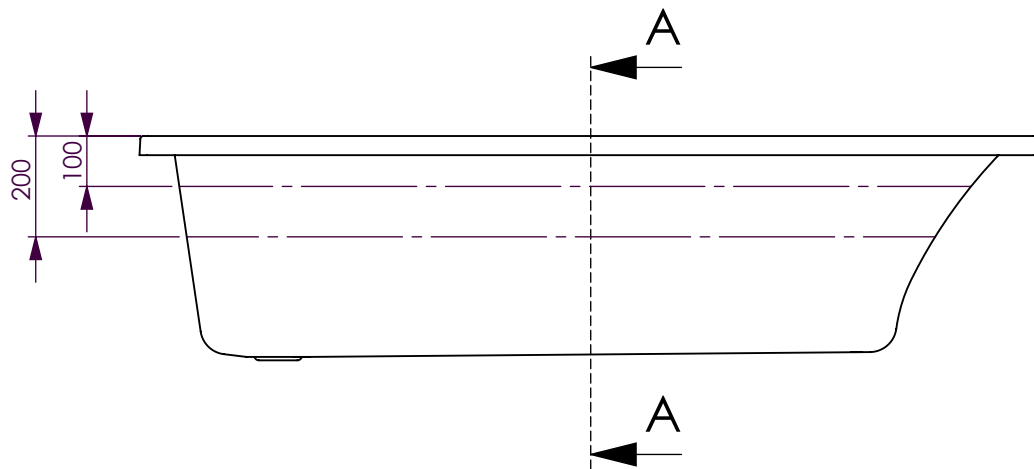

BATH VOLUME (APPROX)	
100mm Below Rim	233 Litres
200mm Below Rim	153 Litres

DECINA BATHROOMWARE
TURIN 1790

DECINA BATHROOMWARE CONFIDENTIAL
& PROPRIETARY.
ALL INFORMATION ON THIS DRAWING
PROPERTY OF
DECINA BATHROOMWARE.

NOMINAL MEASUREMENTS ONLY -
MANUFACTURING TOLERANCE +/- 5mm APPLY

Drawn: S Trood

Scale: 1:15

Sheet: A4

Saturday, 20 November 2010

TURIN 1790 - DETAILS