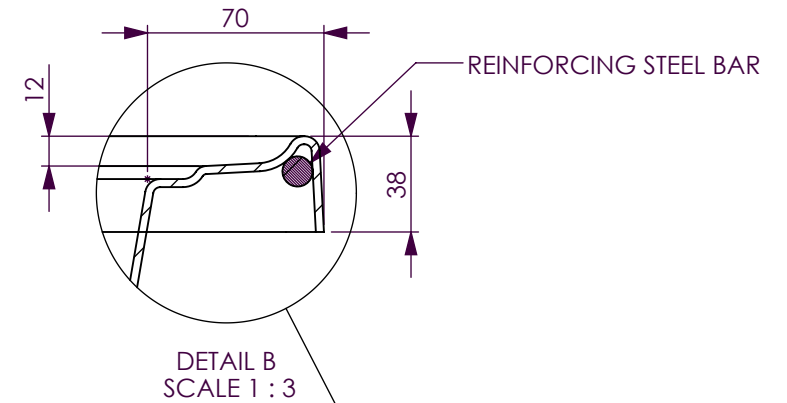

BATH VOLUME (APPROX)	
100mm Below Rim	233 Litres
200mm Below Rim	153 Litres

DECINA BATHROOMWARE
TURIN 1790

DECINA BATHROOMWARE CONFIDENTIAL
& PROPRIETARY.
ALL INFORMATION ON THIS DRAWING
PROPERTY OF
DECINA BATHROOMWARE.

NOMINAL MEASUREMENTS ONLY -
MANUFACTURING TOLERANCE +/- 5mm APPLY

Drawn: S Trood

Scale: 1:15

Sheet: A4

Saturday, 20 November 2010

TURIN 1790 - DETAILS