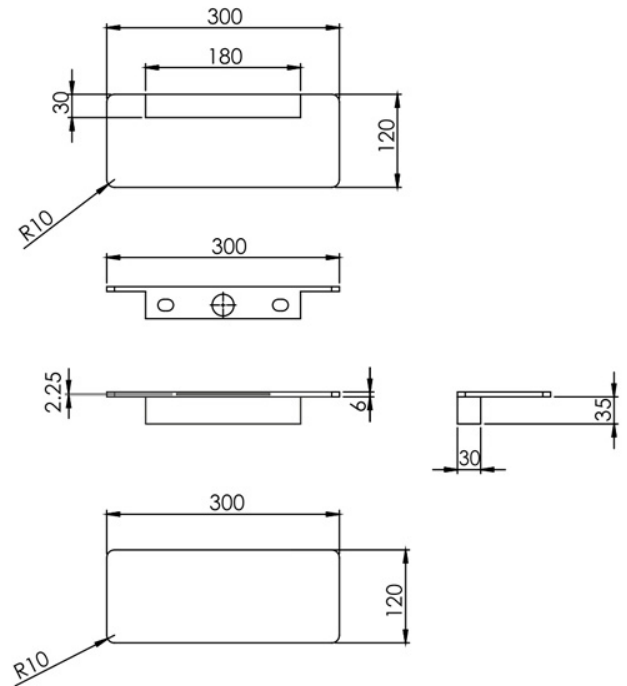

FINELINE

Bath Outlet

FINELINE BATH OUTLET

- Watersheet wall bath outlet designed to create a luxury style and bring the soothing sounds of cascading water into your bathroom.

ORDER CODE

- FIBO

DIMENSIONS (P) x (W) x (H)

- 120 x 300 x 41 (mm)

AERATOR

- 130 x 2.25 (mm)

INSTALLATION HOLE DIAMETER

- Minimum: 29.5 mm
- Maximum: 32 mm

FINISH

- Chrome

INLET

- 1/2" BSP Female

WELS

- No rating required

WARRANTY:

- Seven year warranty -
Conditions apply please see website for details