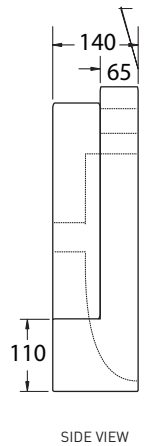

## NOVARA

*Semi-Recessed Basin*

## NOVARA SEMI-RECESSED BASIN

The Novara Semi-recessed basin is ideal for areas where space is limited. Designed to sit on top of a vanity unit the edge of the basin hangs over the vanity space. It can be fitted flush up against the back wall and so can be the perfect solution for a smaller bathroom space.

## SIZES (l)x(w)x(h)

- NOBSRS ~ 490 x 490 x 140 (mm)

## WEIGHT

- 15 kg