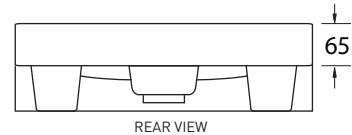

## NOVARA SEMI-RECESSED BASIN

The Novara Semi-recessed basin is ideal for areas where space is limited. Designed to sit on top of a vanity unit the edge of the basin hangs over the vanity space. It can be fitted flush up against the back wall and so can be the perfect solution for a smaller bathroom space.

## SIZES (l)x(w)x(h)

- NOBSRS ~ 490 x 490 x 140 (mm)