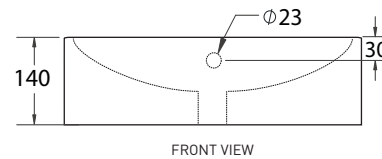

## NOVARA SEMI-RECESSED BASIN

The Novara Semi-recessed basin is ideal for areas where space is limited. Designed to sit on top of a vanity unit the edge of the basin hangs over the vanity space. It can be fitted flush up against the back wall and so can be the perfect solution for a smaller bathroom space.

## SIZES (l)x(w)x(h)

- NOBSRS ~ 490 x 490 x 140 (mm)