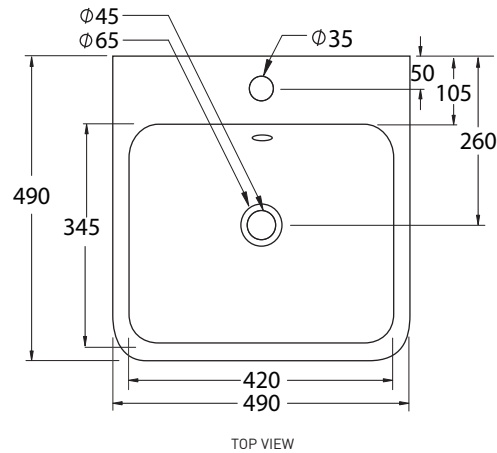

## NOVARA SEMI-RECESSED BASIN

The Novara Semi-recessed basin is ideal for areas where space is limited. Designed to sit on top of a vanity unit the edge of the basin hangs over the vanity space. It can be fitted flush up against the back wall and so can be the perfect solution for a smaller bathroom space.

## SIZES (l)x(w)x(h)

- NOBSRS ~ 490 x 490 x 140 (mm)

## WEIGHT

- 15 kg

## KEY FEATURES

- Semi-recessed basin
- Includes chrome pop up plug and waste
- Overflow
- One tap hole
- High gloss white