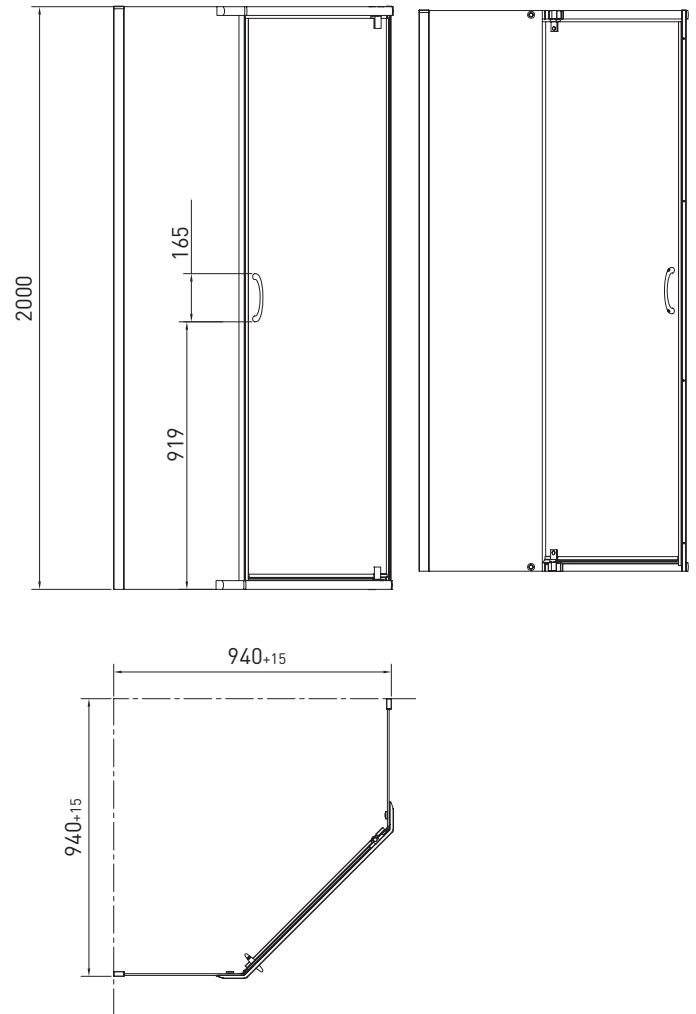

CASCADE ANGLE

Shower Screen

CASCADE ANGLE SHOWER SCREEN

The Cascade semi-frameless angled shower screen is two metres high with 6mm toughened glass. The Cascade Screen can be installed on tiled floors and walls or on our Luna angle acrylic shower base with tiled wall.

SIZE (l)x(w)x(h)

- *CASSANGLEC* ~ 940 x 940 x 2000 (mm)

*Adjustable from the wall by +15mm

NET WEIGHT

- 64.0 kg

WARRANTY:

- Five year warranty -
Conditions apply please see website for details

KEY FEATURES

- Space saving angled shower screen with a pivot door
- Chrome framed door with frameless return panels
- An easy install gasket to wall system (no pop rivets required)
- Wall channel finishing caps for easy cleaning
- Made to Australian Standard: AS1288/2006
- Magnetic door seal and drip strips to avoid leaks
- All fittings are chrome steel, not plastic
- 6mm toughened safety glass
- Doors can be reversed to open left or right
- Easy to clean with EZI Clean coating
- Available in chrome finish