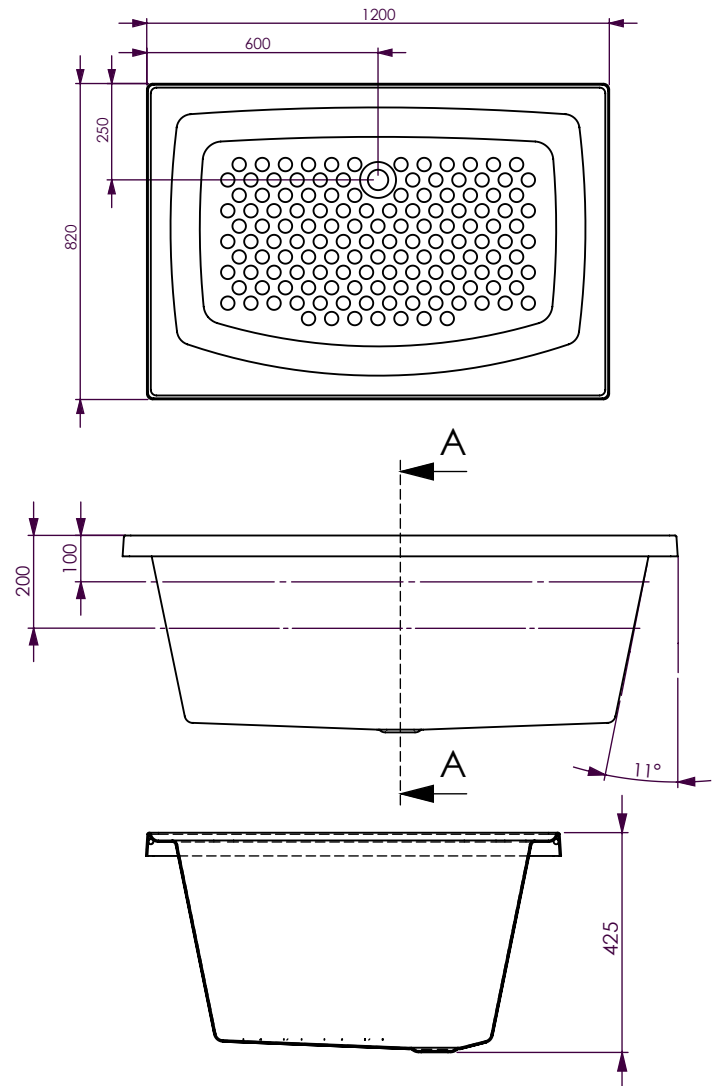

AZZURO

Inset Bath

AZZURO INSET BATH

The Azzuro shower bath is an ideal bath/shower bath for a small area where space is limited. Water efficient and designed for space saving with a ledge for shower products. It features a slip resistant base.

SIZE (l)x(w)x(h)

- AZ1200WN~ 1200 x 820 x 425 (mm)

WEIGHT

- 15.1 kg

CAPACITY

- 116 litres

*200mm below bath rim

FEATURES

- Inset bath with tile bead
- Made in Australia
- Made to AS/NZ Standard: 2023/1995
- Manufactured from premium sanitary grade acrylic
- High gloss white

WARRANTY:

- Fifteen year warranty - Conditions apply please see website for details