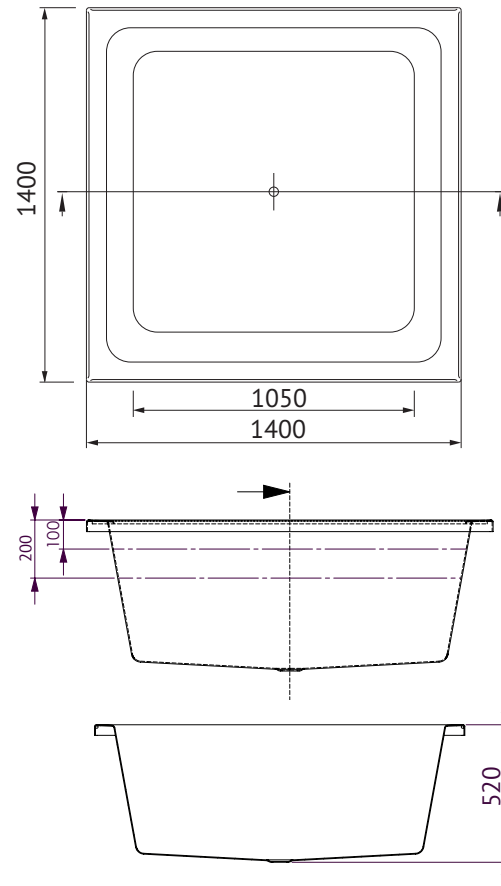

VENICE

Dolce Vita Spa Bath ●●●

VENICE DOLCE VITA 24 JET SPA BATH

The Venice is a square bath large enough to provide bathing pleasure for two. This freeform bath is a superb match for the shapes of other suites in the bathroom. Venice comes standard with galvanized base support frame and overflow.

SIZES (l)x(w)x(h)

- *VE1400DVSPAWC* ~ 1400 x 1400 x 500 (mm)

CAPACITY* & NET WEIGHT

- 1400mm ~ 370 litres 90.0 kg

*200mm below bath rim

WARRANTY:

- Ten year warranty -
Conditions apply please see website for details

KEY FEATURES

- Island style
- Made in Australia
- Made to AS/NZ Standard: 2023/1995
- Manufactured from premium sanitary grade acrylic
- High gloss white
- C-Lenda™ Flush Jets
- Standard galvanised base support frame & overflow
- Fiore headrests (x4)
- Centre waste
- Suitable for dual bathing