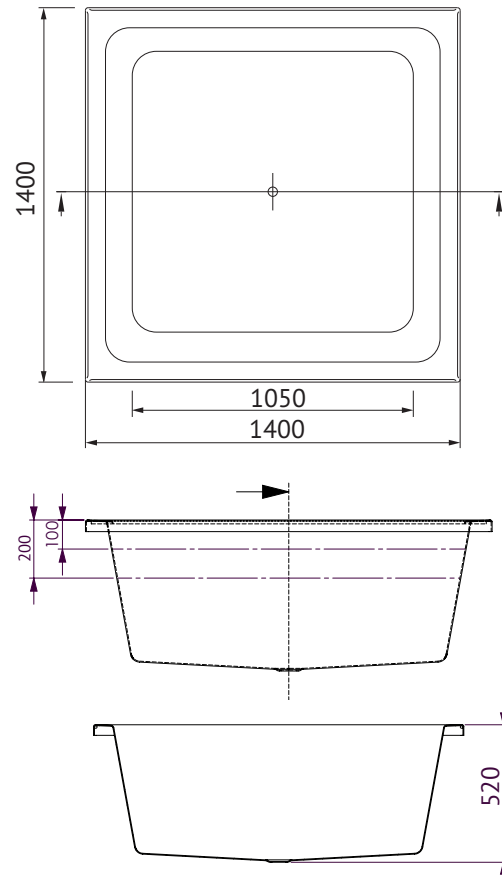

VENICE

Dolce Vita Spa Bath ●●●

VENICE DOLCE VITA 24 JET SPA BATH

The Venice is a square bath large enough to provide bathing pleasure for two. This freeform bath is a superb match for the shapes of other suites in the bathroom. Venice comes standard with galvanized base support frame and overflow.

SIZES (l)x(w)x(h)

- *VE1400DVSPAWC* ~ 1400 x 1400 x 500 (mm)

CAPACITY* & NET WEIGHT

- 1400mm ~ 370 litres 90.0 kg

*200mm below bath rim

WARRANTY:

- Ten year warranty -
Conditions apply please see website for details

KEY FEATURES

- Island style
- Made in Australia
- Made to AS/NZ Standard: 2023/1995
- Manufactured from premium sanitary grade acrylic
- High gloss white
- C-Lenda™ Flush Jets
- Standard galvanised base support frame & overflow
- Fiore headrests (x4)
- Centre waste
- Suitable for dual bathing