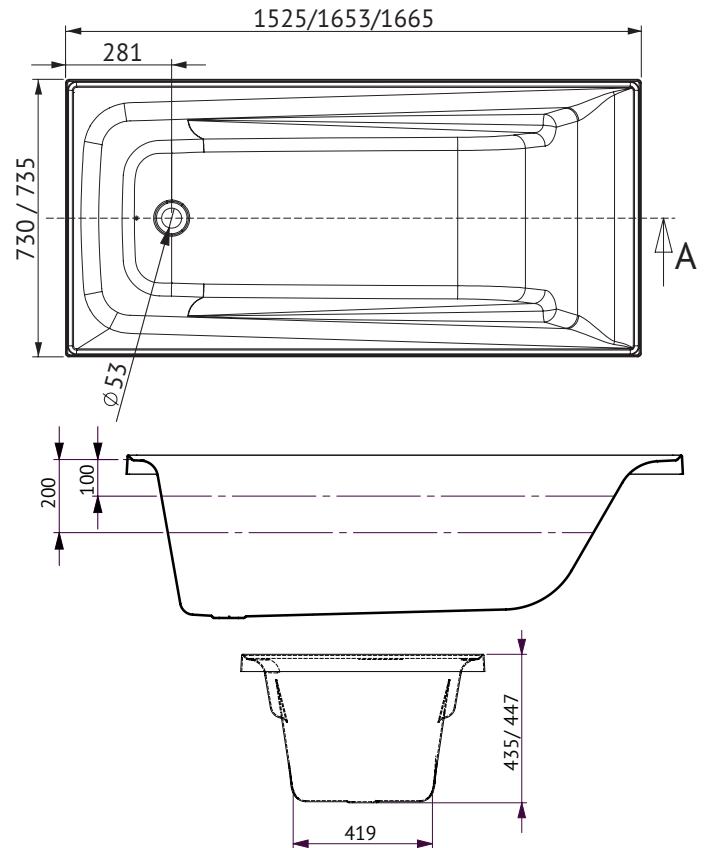

NOVARA

Dolce Vita Spa Bath ●●●

NOVARA DOLCE VITA 15 JET SPA BATH

Soft internal lines and generous lumbar area creates the perfect invitation to relax and rejuvenate. Available as an Inset bath with tile bead or as an Island style bath it also features self-supporting feet for easy installation.

SIZES (l)x(w)x(h)

- *NO1650DVSPAWC* ~1653 x 730 x 435 (mm) (*Island style*)
- *NT1665DVSPAWC* ~1665 x 735 x 447 (mm) (*Tile bead*)

CAPACITY* & NET WEIGHT

- 1665mm ~ 114 litres   64.0 kg
- 1653mm ~ 114 litres   64.0 kg

*200mm below bath rim

WARRANTY:

- Ten year warranty -
  Conditions apply please see website for details

KEY FEATURES

- Inset bath with tile bead (1665mm)
- Island style bath (1653mm)
- Made in Australia
- Made to AS/NZ Standard: 2023/1995
- High gloss white
- Lumbar support & arm rests
- C-Lenda™ flush jets
- Galvanised base support frame
- Fiore headrest
- End waste position

SPA CONFIGURATION

- 1100 watt Heat Boost Pump
- Spa Key for power/heat control
- Mood Lighting Touch Pad
- C-Lenda™ Flush Air Control (x2)
- C-Lenda™ Flush Mini Jet (x8)
- C-Lenda™ Flush Swirl Jet (x1)
- C-Lenda™ Flush Maxi Jet with LED Mood lights (x6)
- C-Lenda™ Flush Suction

ACCESSORIES

- Overflow