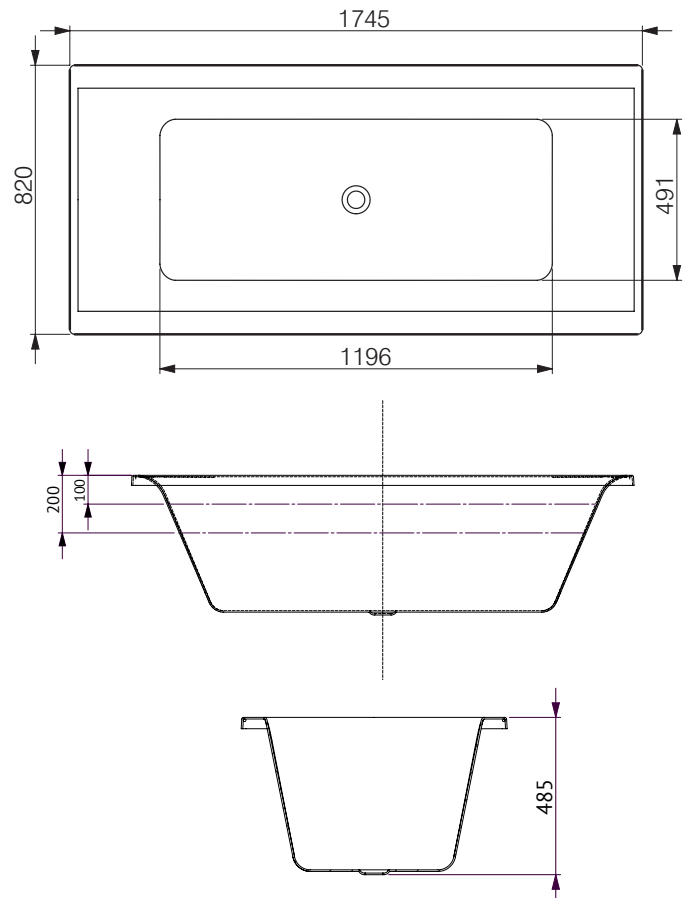

MARTINO

Contour Spa Bath ●●

MARTINO CONTOUR 14 JET SPA BATH

The latest in European design, the Martino luxury double ended bath combines clean straight lines with rolling edges in each lumbar area that flow into the bath, mixing comfort with modern design.

SIZES (l)x(w)x(h)

- MA1745CNPAWC ~ 1745 x 820 x 485 (mm)

CAPACITY* & NET WEIGHT

- 1745mm ~ 182 litres   42.0 kg

*200mm below bath rim

WARRANTY:

- Ten year warranty -
  Conditions apply please see website for details

KEY FEATURES

- Island Style
- Made in Australia
- Manufactured from premium sanitary grade acrylic
- Made to Australian Standards: 2023/1995
- High gloss white
- Centre waste position
- Headrests (x2)

SPA CONFIGURATION

- 750 watt 3-stage heat boost pump
- Sensa-Touch pad control
- C-Lenda™ Flush Air Control (x2)
- C-Lenda™ Flush Mini Jet (x8)
- C-Lenda™ Flush Centro Jet (x6)
- C-Lenda™ Flush Suction

ACCESSORIES

- EZI Frame
- Overflow