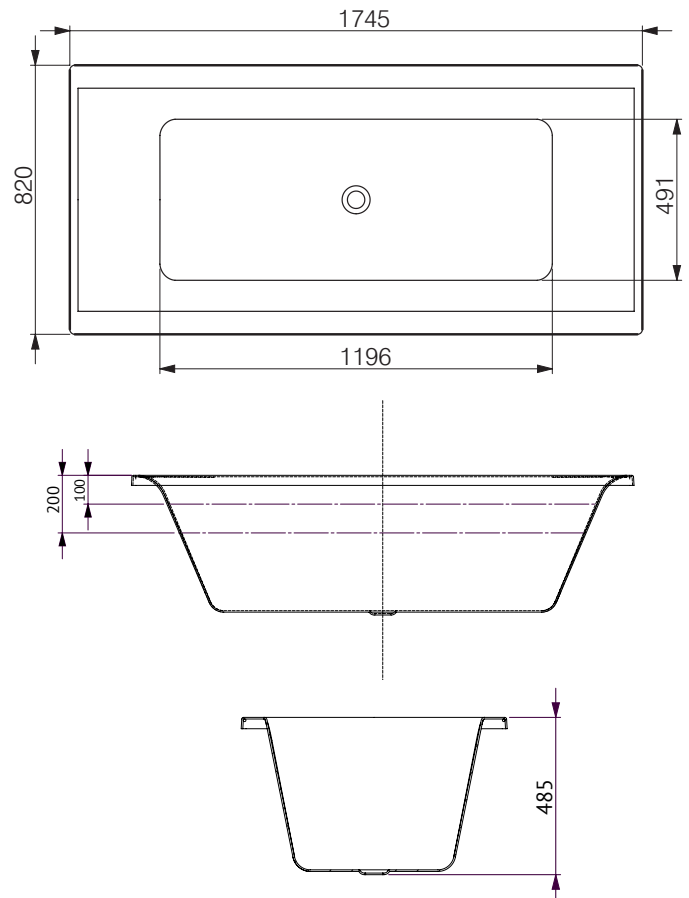

MARTINO

Contour Spa Bath ●●

MARTINO CONTOUR 14 JET SPA BATH

The latest in European design, the Martino luxury double ended bath combines clean straight lines with rolling edges in each lumbar area that flow into the bath, mixing comfort with modern design.

SIZES (l)x(w)x(h)

- MA1745CNPAWC ~ 1745 x 820 x 485 (mm)

CAPACITY* & NET WEIGHT

- 1745mm ~ 182 litres 42.0 kg

*200mm below bath rim

WARRANTY:

- Ten year warranty -
Conditions apply please see website for details

KEY FEATURES

- Island Style
- Made in Australia
- Manufactured from premium sanitary grade acrylic
- Made to Australian Standards: 2023/1995
- High gloss white
- Centre waste position
- Headrests (x2)

SPA CONFIGURATION