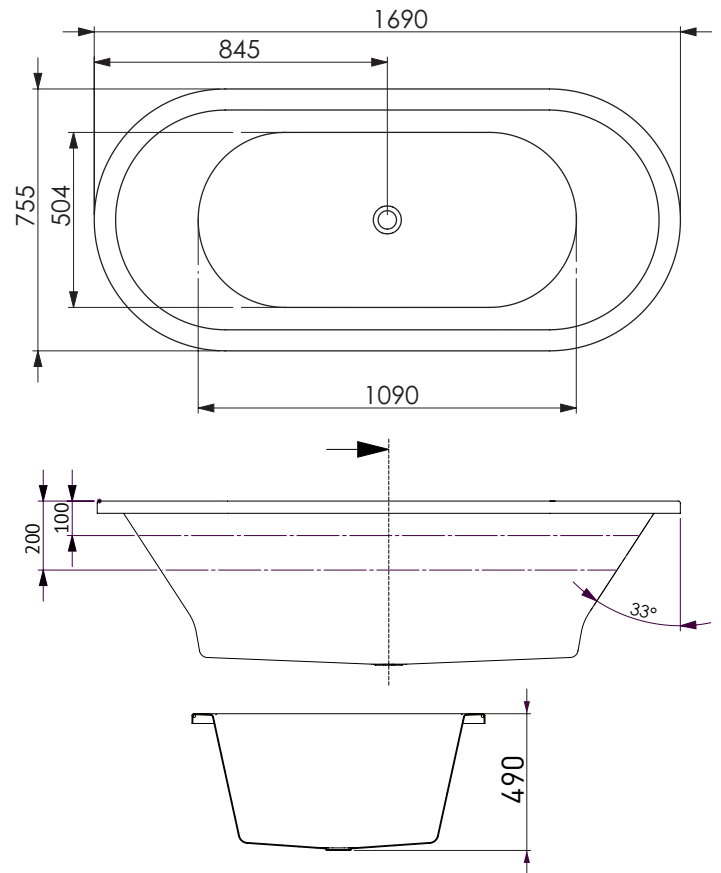

LIDO

Contour Spa Bath ●●

LIDO CONTOUR 14 JET SPA BATH

Oval baths have always been perceived as a timeless classical shape. The lido is no different - with a centre positioned waste and double-ended lumbar area making it possible to recline at either end.

SIZES (l)x(w)x(h)

- *LI1685CNPAWC* ~ 1690 x 755 x 476 (mm)

CAPACITY* & NET WEIGHT

- 1690mm ~ 147 litres 40.0 kg

*200mm below bath rim

WARRANTY:

- Ten year warranty -
Conditions apply please see website for details

KEY FEATURES

- Island Style
- Made in Australia
- Manufactured from premium sanitary grade acrylic
- Made to Australian Standard: 2023/1995
- High gloss white
- Centre waste position
- Sienna headrests (x2)