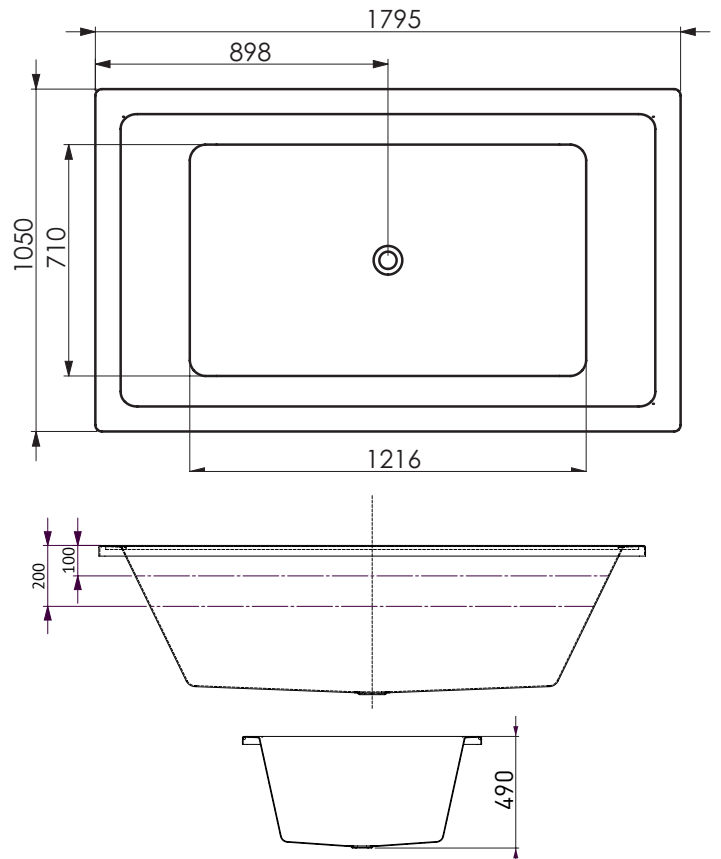

LAGO

Contour Spa Bath

LAGO CONTOUR 18 JET SPA BATH

The LAGO combines form and function in this large rectangular bath that offers generous width, making it ideal for dual bathing. It is the perfect match for the minimalist and contemporary style found in today's bathrooms.

SIZES (l)x(w)x(h)

- LA1790CNSPAWC ~ 1795 x 1050 x 490 (mm)

CAPACITY* & NET WEIGHT

- 1795mm ~ 268 litres 56.0 kg

*200mm below bath rim

WARRANTY:

- Ten year warranty -
Conditions apply please see website for details

KEY FEATURES

- Island Style
- Made in Australia
- Manufactured from premium sanitary grade acrylic
- Made to AS/NZ Standard: 2023/1995
- High gloss white
- C-Lenda™ Flush Jets (x18)
- Centre waste position
- Headrests (x2)
- Suitable for dual bathing