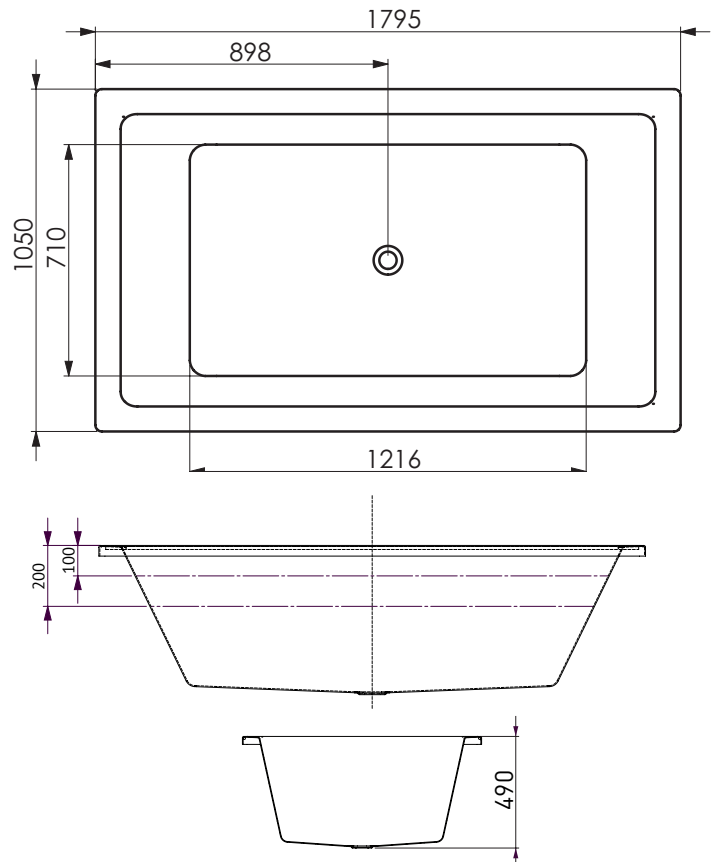

LAGO

Contour Spa Bath ●●

LAGO CONTOUR 18 JET SPA BATH

The LAGO combines form and function in this large rectangular bath that offers generous width, making it ideal for dual bathing. It is the perfect match for the minimalist and contemporary style found in today's bathrooms.

SIZES (l)x(w)x(h)

- LA1790CNSPAWC ~ 1795 x 1050 x 490 (mm)

CAPACITY* & NET WEIGHT

- 1795mm ~ 268 litres 56.0 kg

*200mm below bath rim

WARRANTY:

- Ten year warranty -
Conditions apply please see website for details

KEY FEATURES

- Island Style
- Made in Australia
- Manufactured from premium sanitary grade acrylic
- Made to AS/NZ Standard: 2023/1995
- High gloss white
- C-Lenda™ Flush Jets (x18)
- Centre waste position
- Headrests (x2)
- Suitable for dual bathing