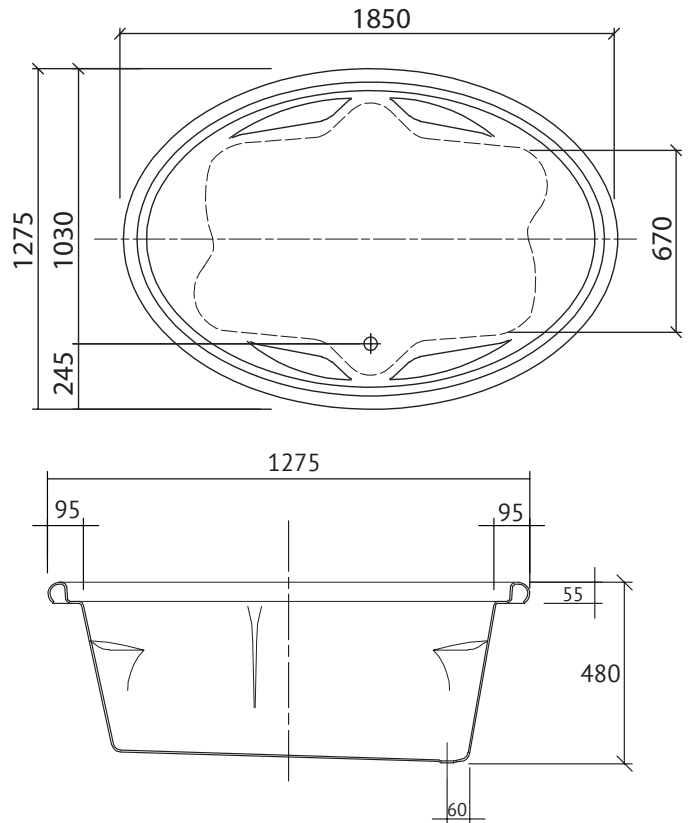

DUO

Contour Spa Bath ●●

DUO CONTOUR 16 JET SPA BATH

The Duo is a classical oval design for larger bathrooms. Arm rests, moulded back supports and large capacity lumbar jets combine to provide superb comfort for two bathers.

SIZES (l)x(w)x(h)

- *DU1850CNPAWC* ~ 1850 x 1275 x 485 (mm)

CAPACITY* & WEIGHT

- 1850mm ~ 295 litres 55.0 kg

*200mm below bath rim

WARRANTY:

- Ten year warranty -
Conditions apply please see website for details

KEY FEATURES

- Island Style
- Made in Australia
- Manufactured from premium sanitary grade acrylic
- Made to Australian Standard: 2023/1995
- High gloss white
- Lumbar support & moulded arm rests
- Centre waste position
- Suitable for dual bathing
- Headrests (x2)