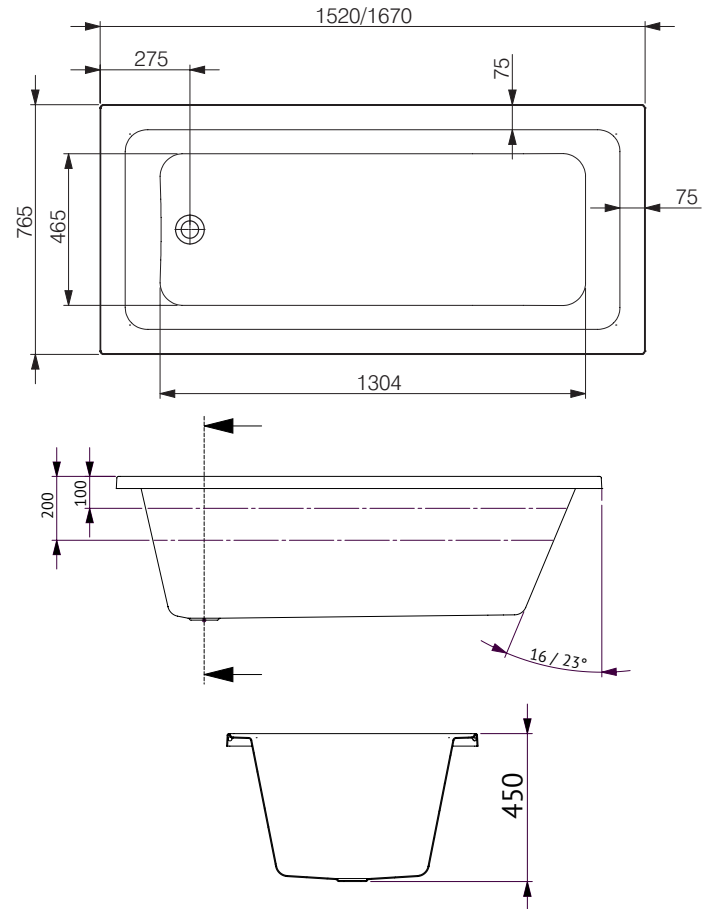

## CORTEZ CONTOUR 12 JET SPA BATH

The Cortez is perfect for creating a minimalist style bathroom with a tiling bead around the baths perimeter, allowing it to be fixed into a tiled wall; maximising bathroom space and creating a clean, uncluttered bathing area.

## SIZES (l)x(w)x(h)

- *CO1525CNPAWC* ~ 1520 x 765 x 450 (mm)
- *CO1675CNPAWC* ~ 1670 x 765 x 450 (mm)

## CAPACITY\* &amp; WEIGHT

- *1520mm* ~ 136 litres      35.0 kg
- *1670mm* ~ 154 litres      42.0 kg

\*200mm below bath rim

## KEY FEATURES

- Inset bath with tile bead
- Made in Australia
- Manufactured from premium sanitary grade acrylic
- Made to Australian Standard: 2023/1995
- High gloss white
- End waste position
- Headrest