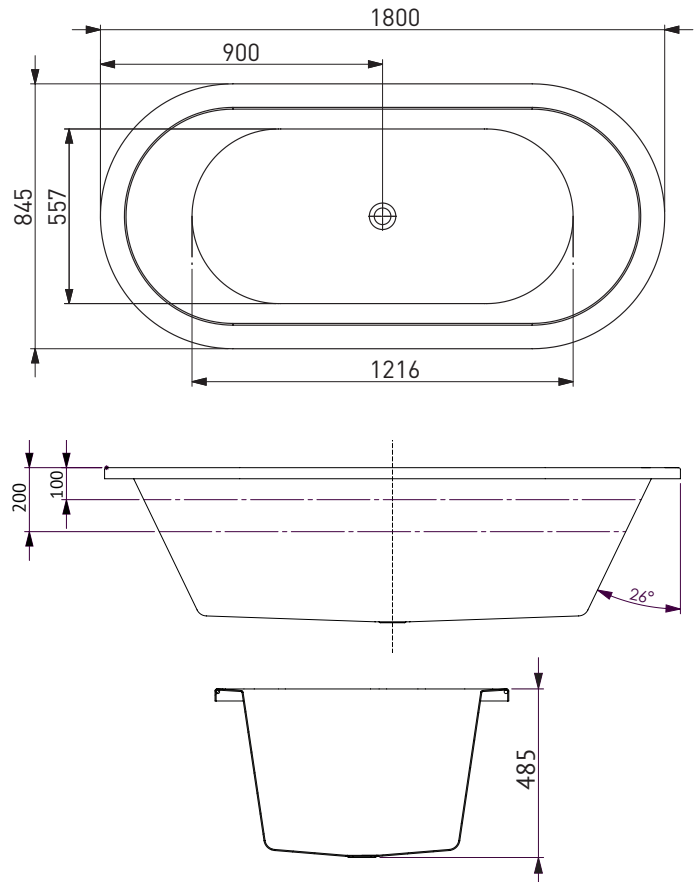

## Contour Spa Bath

#### SIZES (l)x(w)x(h)

- CA1800CNPAWC ~ 1800 x 845 x 485 (mm)

#### CAPACITY\* & NET WEIGHT

- 1800mm ~ 188 litres      50.0 kg

\*200mm below bath rim