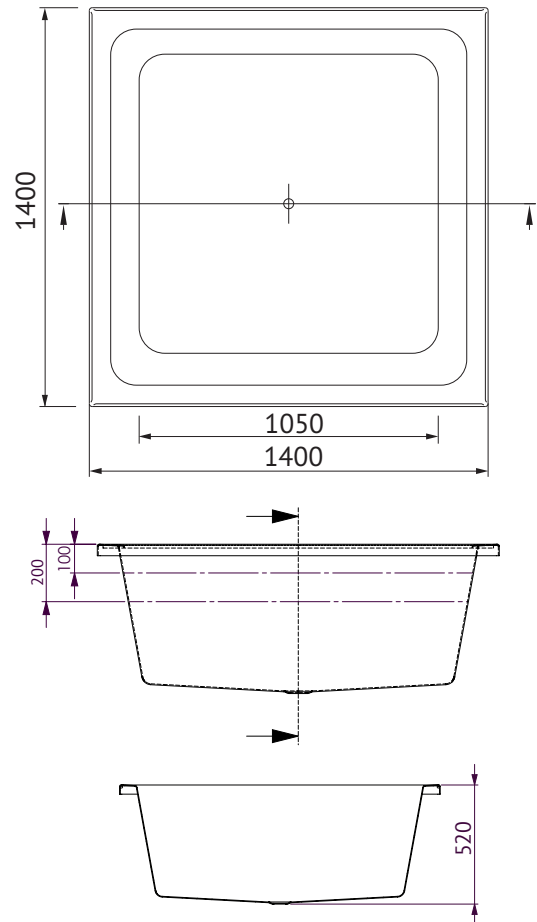

VENICE

Contour Spa Bath ●●

VENICE CONTOUR 20 JET SPA BATH

The Venice is a square bath large enough to provide bathing pleasure for two. This freeform bath is a superb match for the shapes of other suites in the bathroom. Venice comes standard with galvanized base support frame and overflow.

SIZES (l)x(w)x(h)

- VE1400CNPAWC ~ 1400 x 1400 x 500 (mm)

CAPACITY* & NET WEIGHT

- 1400mm ~ 370 litres 60.0 kg

*200mm below bath rim

WARRANTY:

- Ten year warranty -
Conditions apply please see website for details

KEY FEATURES

- Island style
- C-Lenda™ Flush Jets (x20)
- Made in Australia
- Manufactured from premium sanitary grade acrylic
- Made to AS/NZ Standard: 2023/1995
- High gloss white
- Standard base support frame & overflow
- Centre waste position
- Fiore headrests (x4)
- Suitable for dual bathing