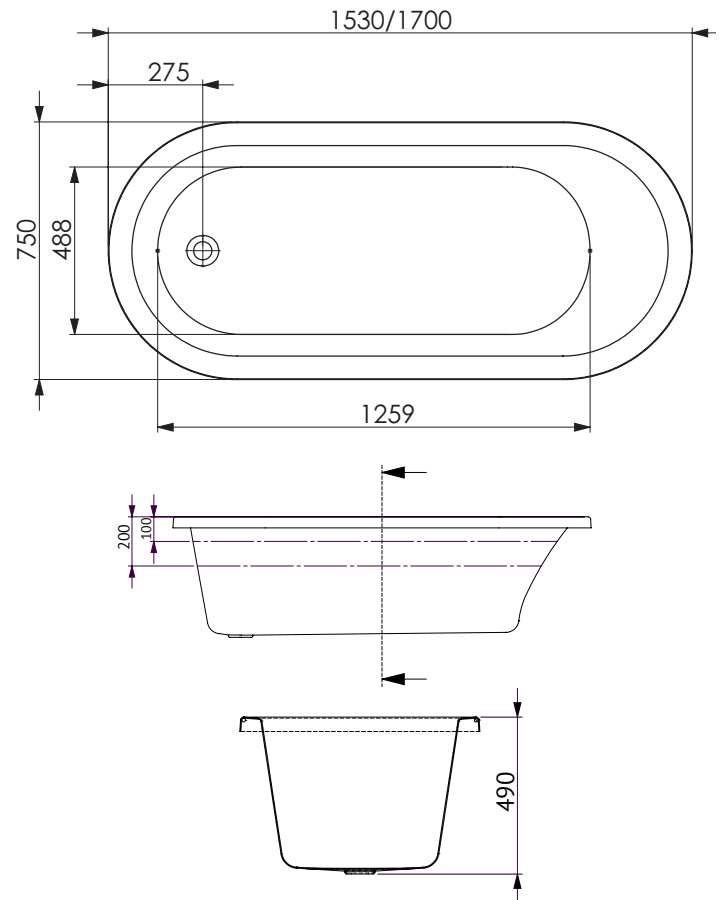

UNO

Contour Spa Bath ●●

UNO CONTOUR 12 JET SPA BATH

The Uno bath combines depth and simple lines to blend beautifully in today's bathrooms. Decina's design touches include an ergonomically shaped lumbar support to cradle the back and steep sides for maximum internal space.

SIZES (l)x(w)x(h)

- UN1530CNPAWC ~ 1530 x 750 x 480 (mm)
- UN1700CNPAWC ~ 1700 x 750 x 490 (mm)

CAPACITY* & NET WEIGHT

- 1530mm ~ 140 litres   36.0 kg
- 1700mm ~ 168 litres   39.0 kg

*200mm below bath rim

WARRANTY:

- Ten year warranty -
  Conditions apply please see website for details

KEY FEATURES

- Inset bath with tile bead
- C-Lenda™ Flush Jets (x12)
- Made in Australia
- Manufactured from premium sanitary grade acrylic
- Made to AS/NZ Standard: 2023/1995
- High gloss white
- Lumbar support
- End waste position
- Sienna headrest

SPA CONFIGURATION

- Sensa-Touch pad control
- 750 watt 3-stage heat boost pump
- C-Lenda™ Flush Air Control (x2)
- C-Lenda™ Flush Mini Jet (x6)
- C-Lenda™ Flush Centro Jet (x6)
- C-Lenda™ Flush Suction

ACCESSORIES

- EZI Frame
- Overflow