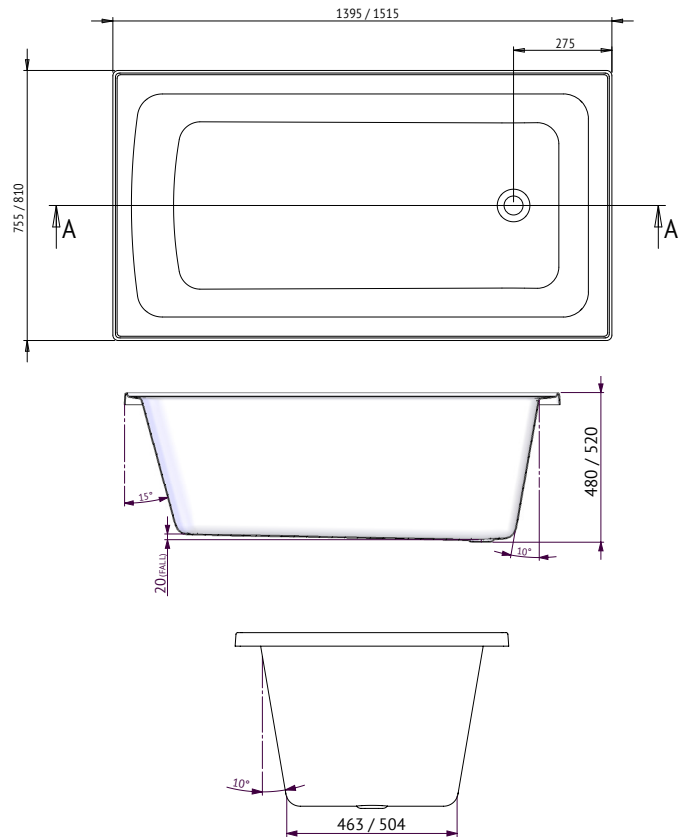

## Contour Spa Bath

### SHENSEKI CONTOUR 12 JET SPA BATH

Small in size and big on impact, the Shenseki is ideal for the small bathroom. Maximising space and internal depth for a comfortable bathing experience. Designed with simple, clean lines it is perfect for minimalist, modern bathrooms.

#### SIZES (l)x(w)x(h)

- SHEN1400CNPAWC ~ 1395 x 755 x 480 (mm)
- SHEN1510CNPAWC ~ 1515 x 810 x 520 (mm)

#### CAPACITY\* & NET WEIGHT

- 1395mm ~ 137 litres      35.0 kg
- 1515mm ~ 191 litres      37.0 kg

\*200mm below bath rim