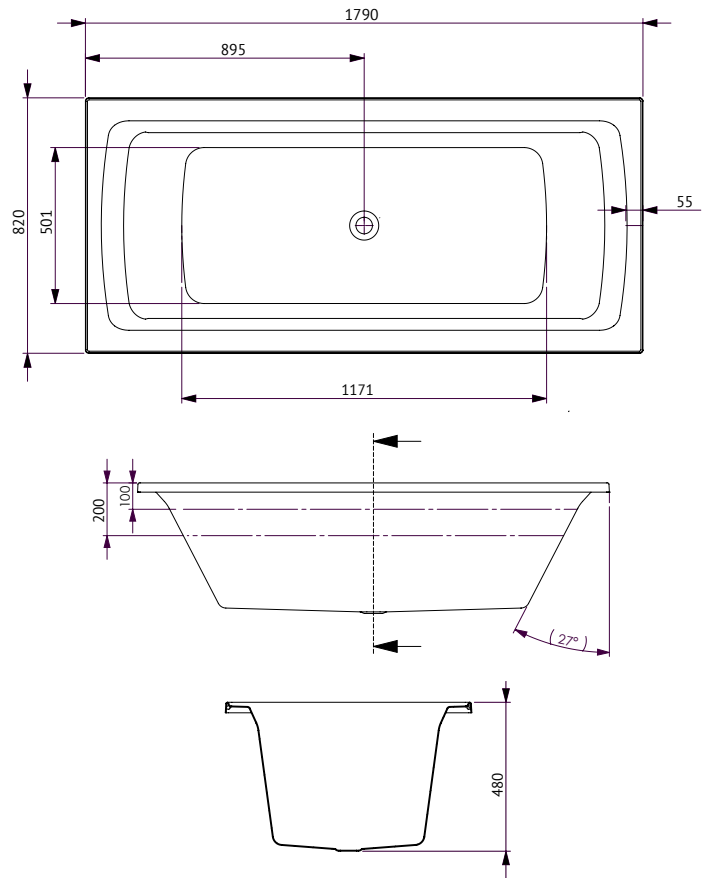

SAN DIEGO

Contour Spa Bath

SAN DIEGO CONTOUR 14 JET SPA BATH

The San Diego features a slight curvature in the lumbar, which cradles the shoulders and extra depth, allows for full immersion. The generous length and centre waste allows for dual bathing and is suitable for wall or island installation.

SIZES (l)x(w)x(h)

- *SD1790CNSPAWC* ~ 1790 x 820 x 480 (mm)

CAPACITY* & NET WEIGHT

- 1790mm ~ 194 litres 46.0 kg

*200mm below bath rim

WARRANTY:

- Ten year warranty -
Conditions apply please see website for details

KEY FEATURES

- Island or Inset bath with tile bead
- C-Lenda™ Flush Jets (x14)
- Made in Australia
- Manufactured from premium sanitary grade acrylic
- Made to AS/NZ Standard: 2023/1995
- High gloss white
- Centre waste position
- Fiore headrest (x2)
- Suitable for dual bathing