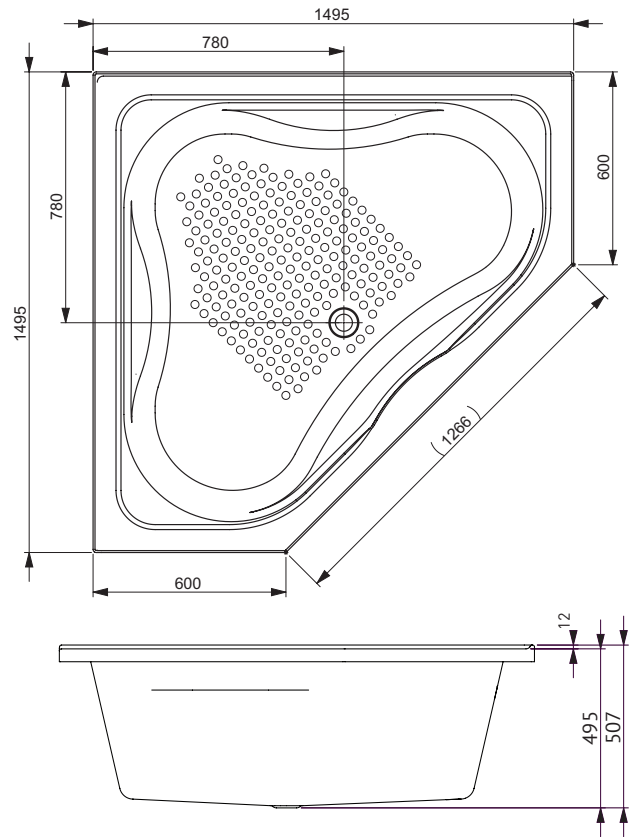

## Contour Spa Baths ●●

### RENEE CONTOUR 14 JET SPA BATH

The Renee features a more upright bathing position for added legroom and is large enough for two bathers. Lumbar jets provide a spinal massage at either end of the spa and a slip resistant entry/exit zone makes access very easy.

### SIZES (l)x(w)x(h)

- *RE1485CNSPAWC* ~ 1495 x 1495 x 495 (mm)

### CAPACITY\* & NET WEIGHT

- 1495mm ~ 257 litres      50.0 kg

\*200mm below bath rim