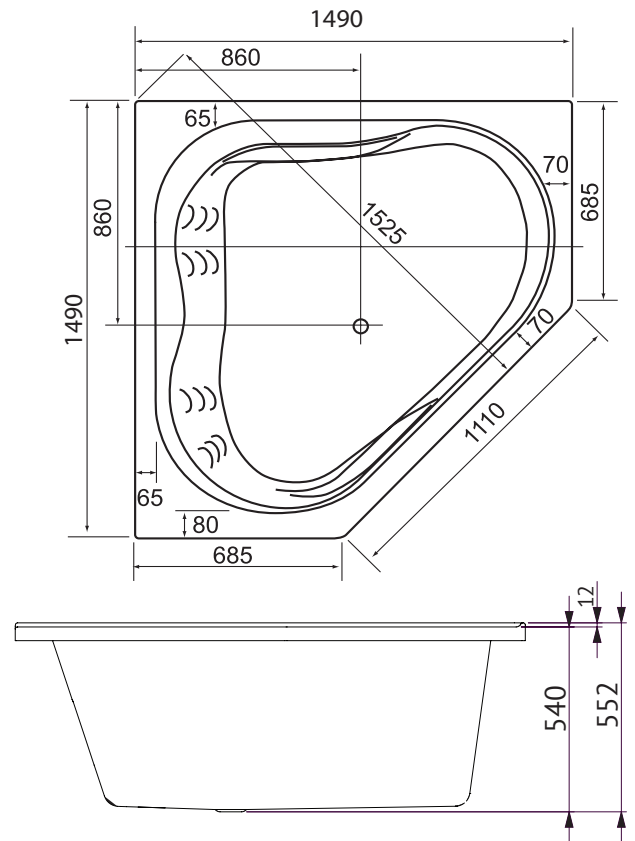

POSITANO

Contour Spa Bath ●●

POSITANO CONTOUR 16 JET SPA BATH

Soft internal lines and generous lumbar area creates the perfect invitation to relax and rejuvenate. Available as an Inset bath with tile bead or as an Island style bath it also features self-supporting feet for easy installation.

SIZES (l)x(w)x(h)

- *PO1500CNPAWC* ~ 1490 x 1490 x 540 (mm)

CAPACITY* & NET WEIGHT

- 1490mm ~ 308 litres 50.0 kg

*200mm below bath rim

WARRANTY:

- Ten year warranty -
Conditions apply please see website for details

KEY FEATURES

- Inset bath with tile bead
- Made in Australia
- Manufactured from premium sanitary grade acrylic
- Made to AS/NZ Standard: 2023/1995
- High gloss white
- Lumbar support & moulded arm rests
- Centre waste position
- Sienna headrests (x2)

SPA CONFIGURATION

- 750 watt 3-stage heat boost pump
- Sensa-Touch pad control
- C-Lenda™ Flush Air Control (x2)
- C-Lenda™ Flush Mini Jet (x12)
- C-Lenda™ Flush Centro Jet (x4)
- C-Lenda™ Flush Suction