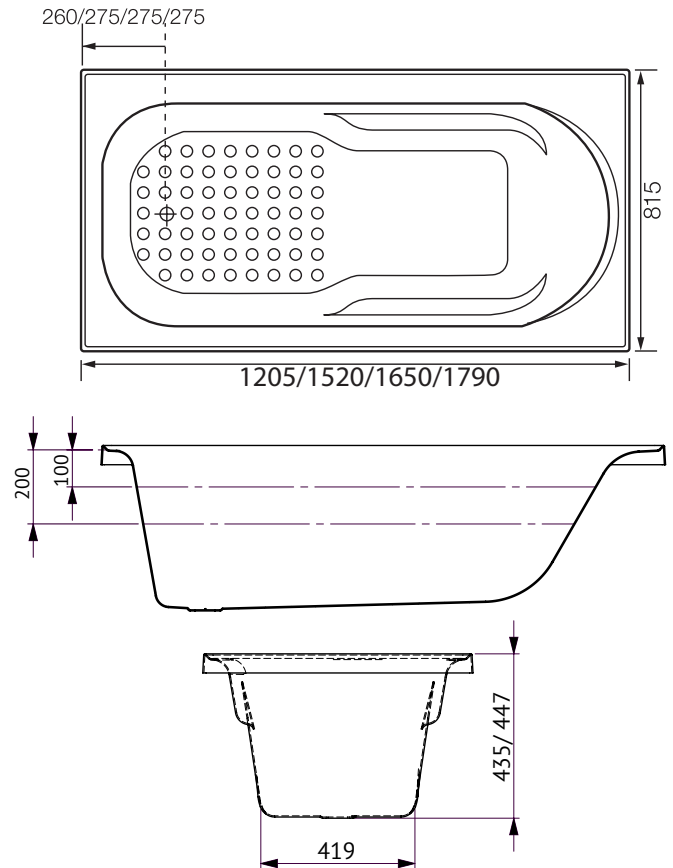

MODENA

Contour Spa Bath ●●

MODENA CONTOUR 12 JET SPA BATH

Wider and deeper than traditional shower baths the Modena's bath base has been reinforced with a timber and fibreglass coating for sturdiness and durability, and features a slip resistant pattern providing greater safety when entering and exiting the bath.

SIZES (l)x(w)x(h)

- *MO1510CNPAWC* ~ 1520 x 815 x 445 (mm)
- *MO1650CNPAWC* ~ 1645 x 815 x 510 (mm)
- *MO1800CNPAWC* ~ 1790 x 815 x 510 (mm)

CAPACITY* & NET WEIGHT

- 1520mm ~ 124 litres   34.3 kg
- 1645mm ~ 159 litres   37.6 kg
- 1790mm ~ 194 litres   45.0 kg

*200mm below bath rim

WARRANTY:

- Ten year warranty -
  Conditions apply please see website for details

KEY FEATURES

- Inset bath with tile bead
- Made in Australia
- Manufactured from premium sanitary grade acrylic
- Made to AS/NZ Standard: 2023/1995
- High gloss white
- Lumbar support & moulded arm rests
- End waste position
- Sienna headrest

SPA CONFIGURATION

- 750 watt 3-stage heat boost pump
- Sensa-Touch pad control
- C-Lenda™ Flush Air Control (x2)
- C-Lenda™ Flush Mini Jet (x6)
- C-Lenda™ Flush Centro Jet (x6)
- C-Lenda™ Flush Suction

ACCESSORIES

- EZI Frame
- Overflow