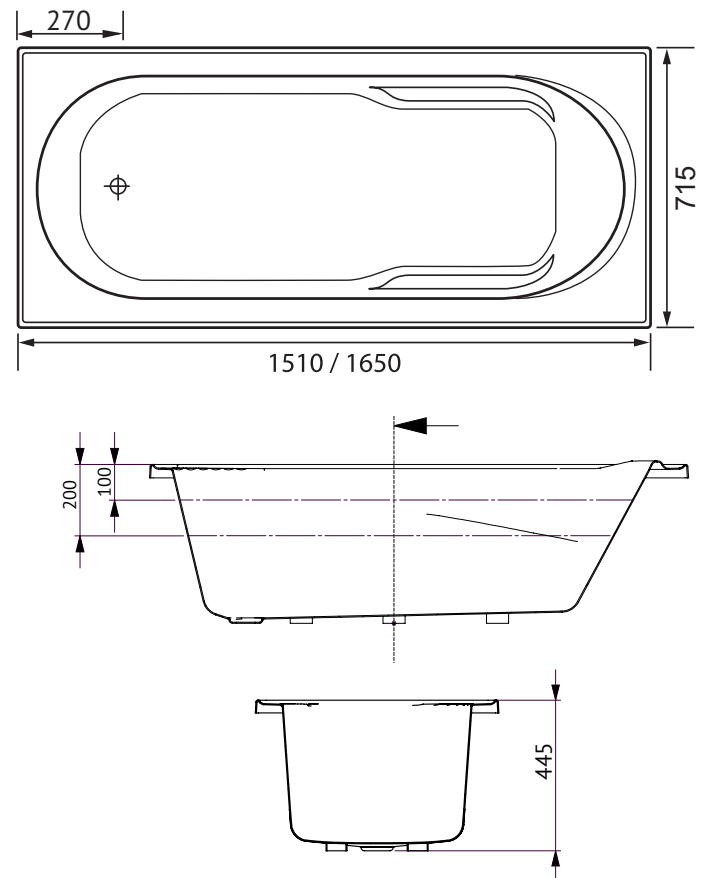

ADATTO

Contour Spa Bath ●●

CONTOUR 12 JET SPA BATH

The Adatto's smooth features and extra depth allows the bather to fully recline into the water. Arm rests sweep around from the shoulder position to provide comfort and a lumbar support cradles the back.

SIZES (l)x(w)x(h)

- AD1510CNPAWC ~ 1510 x 715 x 445 (mm)
- AD1650CNPAWC ~ 1650 x 715 x 445 (mm)

CAPACITY* & NET WEIGHT

- 1510mm ~ 106 litres 32.0 kg
- 1650mm ~ 122 litres 33.0 kg

*200mm below bath rim

WARRANTY:

- Ten year warranty -
Conditions apply please see website for details

KEY FEATURES

- Inset bath with tile bead
- Made in Australia
- Manufactured from premium sanitary grade acrylic
- Made to Australian Standard: 2023/1995
- High gloss white
- Lumbar support & moulded arm rests
- Self-supporting feet for easy installation
- End waste position
- Sienna headrest