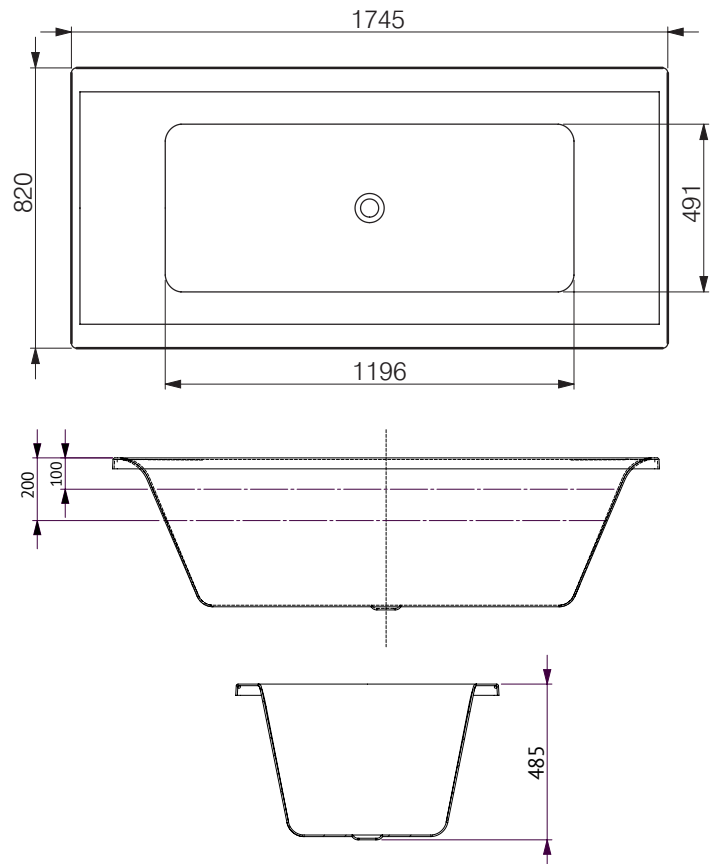

MARTINO

Santai Spa Bath ◉

MARTINO SANTAI 12 JET SPA BATH

The latest in European design, the Martino luxury double ended bath combines clean straight lines with rolling edges in each lumbar area that flow into the bath, mixing comfort with modern design.

SIZES (l)x(w)x(h)

- MA1745SAN12JW ~ 1745 x 820 x 485 (mm)

CAPACITY* & NET WEIGHT

- 1745mm ~ 182 litres 42.0 kg

*200mm below bath rim

WARRANTY:

- Ten year warranty -
Conditions apply please see website for details

KEY FEATURES

- Island style
- Made in Australia
- Made to AS/NZ Standard: 2023/1995
- Manufactured from premium sanitary grade acrylic
- High gloss white
- Lumbar support
- Water pressure adjustable Mod jets
- Centre waste position