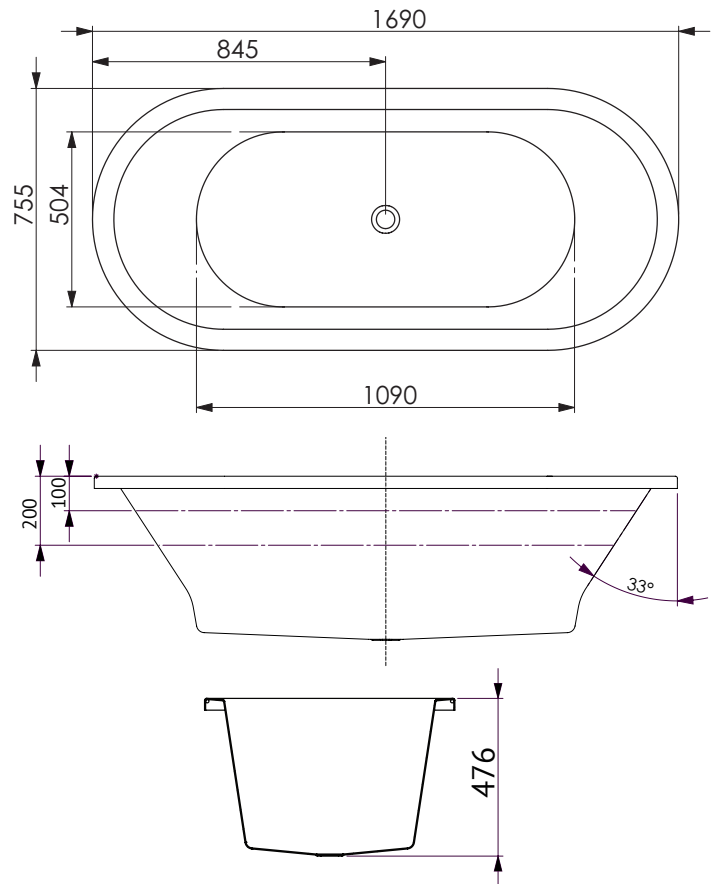

LIDO

Santai Spa Bath ◉

LIDO SANTAI 12 JET SPA BATH

Oval baths have always been perceived as a timeless classical shape. The lido is no different - with a centre positioned waste and double-ended lumbar area making it possible to recline at either end.

SIZES (l)x(w)x(h)

- *LI1685SAN12JW* ~ 1690 x 755 x 476 (mm)

CAPACITY* & NET WEIGHT

- *1690mm* ~ 147 litres 40.0 kg

*200mm below bath rim

WARRANTY:

- Ten year warranty -
Conditions apply please see website for details

KEY FEATURES

- Island Style
- Made in Australia
- Made to AS/NZ Standard: 2023/1995
- Manufactured from premium sanitary grade acrylic
- High gloss white
- Lumbar support
- Water pressure adjustable jets
- Centre waste position