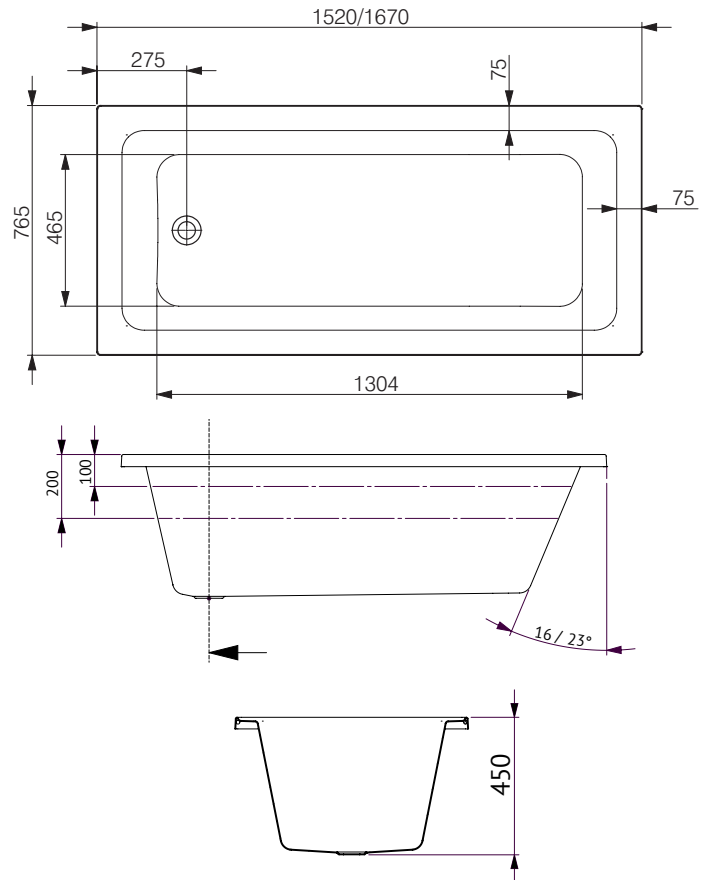

## CORTEZ SANTAI 10 JET SPA BATH

The Cortez is perfect for creating a minimalist style bathroom with a tiling bead around the bath's perimeter, allowing it to be fixed into a tiled wall; maximising bathroom space and creating a clean, uncluttered bathing area.

## SIZES (l)x(w)x(h)

- *CO1525SAN10JW* ~ 1520 x 765 x 450 (mm)
- *CO1675SAN10JW* ~ 1670 x 765 x 450 (mm)

## CAPACITY\* &amp; NET WEIGHT

- *1520mm* ~ 136 litres      35.0 kg
- *1670mm* ~ 154 litres      42.0 kg

\*200mm below bath rim