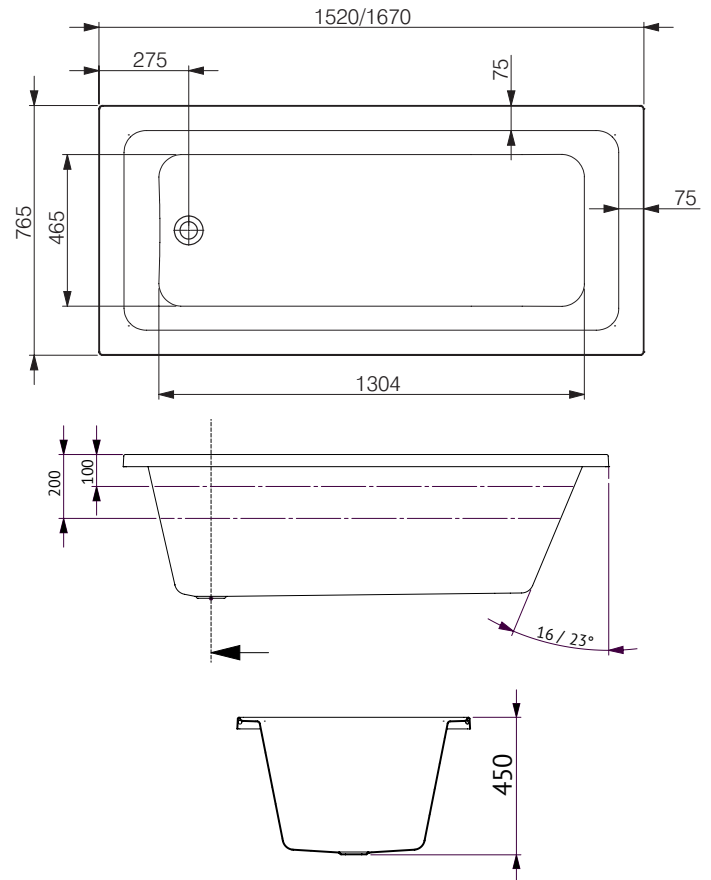

CORTEZ

*Santai Spa Bath* ◉

CORTEZ SANTAI 10 JET SPA BATH

The Cortez is perfect for creating a minimalist style bathroom with a tiling bead around the baths perimeter, allowing it to be fixed into a tiled wall; maximising bathroom space and creating a clean, uncluttered bathing area.

SIZES (l)x(w)x(h)

- *CO1525SAN10JW* ~ 1520 x 765 x 450 (mm)
- *CO1675SAN10JW* ~ 1670 x 765 x 450 (mm)

CAPACITY* & NET WEIGHT

- *1520mm* ~ 136 litres 35.0 kg
- *1670mm* ~ 154 litres 42.0 kg

*200mm below bath rim

WARRANTY:

- Ten year warranty -
Conditions apply please see website for details

KEY FEATURES

- Inset bath with tile bead
- Made in Australia
- Made to AS/NZ Standard: 2023/1995
- Manufactured from premium sanitary grade acrylic
- High gloss white
- Water pressure adjustable jets
- End waste position