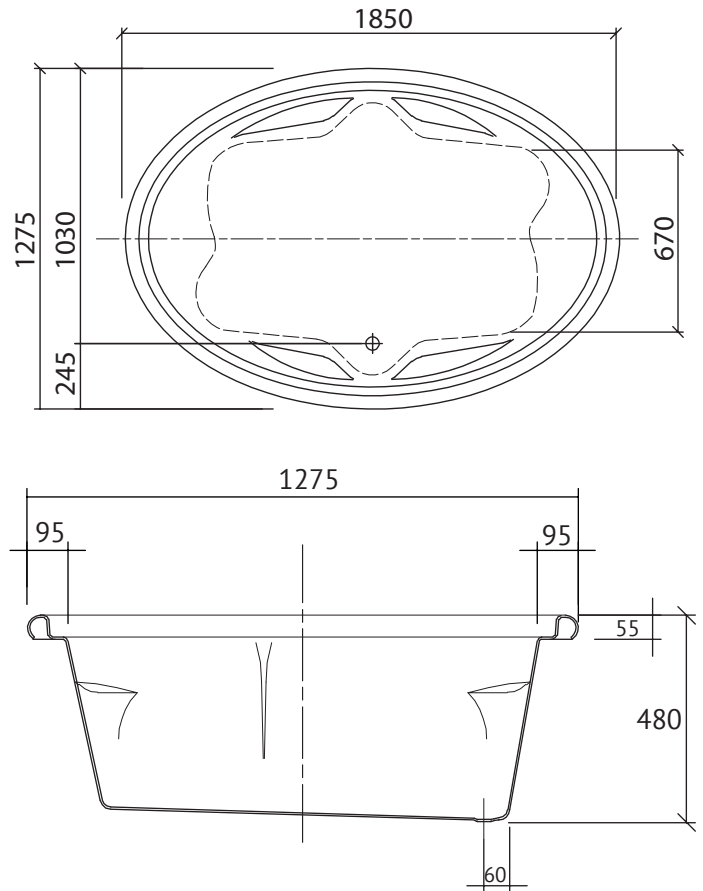

DUO

*Santai Spa Bath* ◉

DUO SANTAI 12 JET SPA BATH

The Duo is a classical oval design for larger bathrooms. Arm rests, moulded back supports and large capacity lumbar jets combine to provide superb comfort for two bathers.

SIZES (l)x(w)x(h)

- *DU1850SAN12JW* ~ 1850 x 1275 x 485 (mm)

CAPACITY* & NET WEIGHT

- 1850mm ~ 295 litres 55.0 kg

*200mm below bath rim

WARRANTY:

- Ten year warranty -
Conditions apply please see website for details

KEY FEATURES

- Island Style
- Made in Australia
- Made to AS/NZ Standard: 2023/1995
- Manufactured from premium sanitary grade acrylic
- High gloss white
- Lumbar support & arm rests
- Water pressure adjustable Mod jets