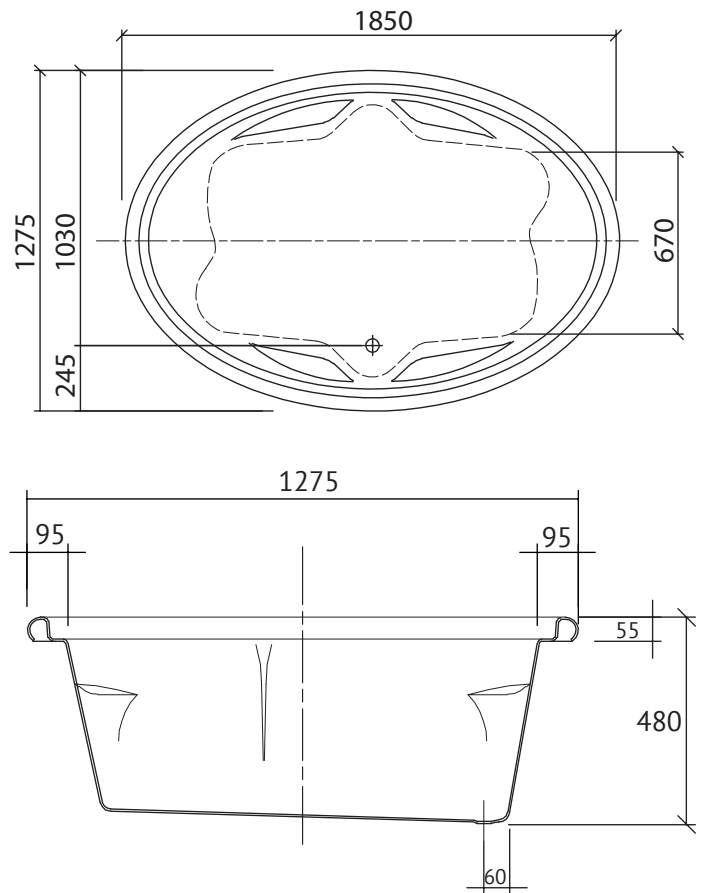

DUO

*Santai Spa Bath* ◉

DUO SANTAI 12 JET SPA BATH

The Duo is a classical oval design for larger bathrooms. Arm rests, moulded back supports and large capacity lumbar jets combine to provide superb comfort for two bathers.

SIZES (l)x(w)x(h)

- *DU1850SAN12JW* ~ 1850 x 1275 x 485 (mm)

CAPACITY* & NET WEIGHT

- 1850mm ~ 295 litres 55.0 kg

*200mm below bath rim

WARRANTY:

- Ten year warranty -
Conditions apply please see website for details