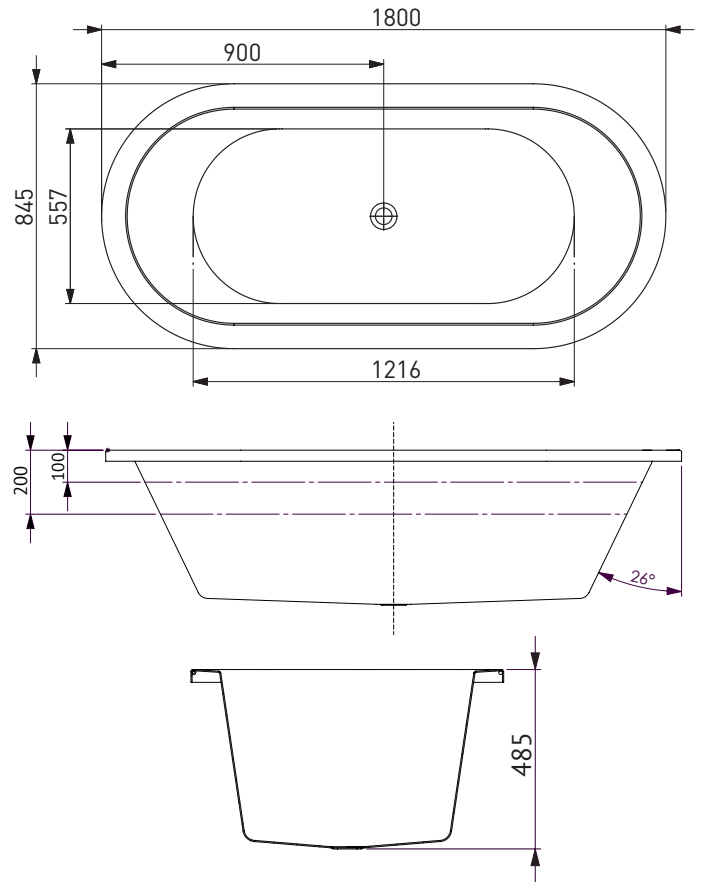

CAVAL

Santai Spa Bath

CAVAL SANTAI 12 JET SPA BATH

The Caval bath takes the oval theme to a new level. Its extended length and width provide that extra space that makes it a perfect bath for two.

SIZES (l)x(w)x(h)

- CA1800SAN12JW ~ 1800 x 845 x 485 (mm)

CAPACITY* & NET WEIGHT

- 1800mm ~ 188 litres 50.0 kg

*200mm below bath rim

WARRANTY:

- Ten year warranty -
Conditions apply please see website for details

KEY FEATURES

- Inset bath with tile bead
- Made in Australia
- Made to AS/NZ Standard: 2023/1995
- Manufactured from premium sanitary grade acrylic
- High gloss white
- Lumbar support
- Water pressure adjustable Mod jets
- Centre waste position