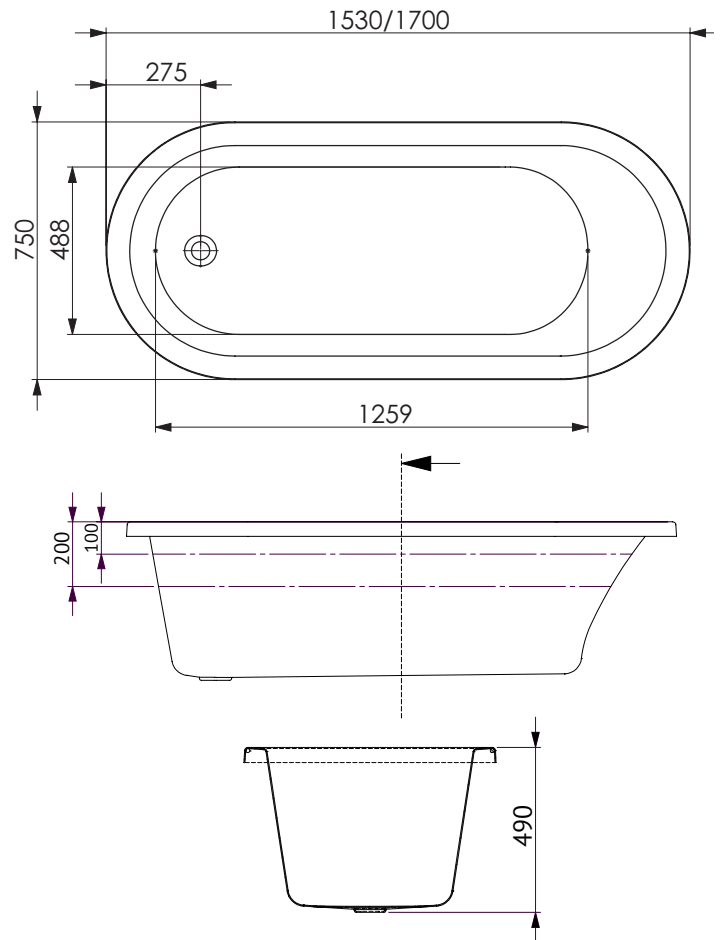

UNO

Santai Spa Bath

UNO SANTAI 10 JET SPA BATH

The Uno bath combines depth and simple lines to blend beautifully in today's bathrooms. Decina's design touches include an ergonomically shaped lumbar support to cradle the back and steep sides for maximum internal space.

SIZES (l)x(w)x(h)

- UN1530SAN10JW ~ 1530 x 750 x 480 (mm)
- UN1700SAN10JW ~ 1700 x 750 x 490 (mm)

CAPACITY* & NET WEIGHT

- 1530mm ~ 140 litres 36.0 kg
- 1700mm ~ 168 litres 39.0 kg

*200mm below bath rim

WARRANTY:

- Ten year warranty -
Conditions apply please see website for details

KEY FEATURES

- Inset bath with tile bead
- Made in Australia
- Made to AS/NZ Standard: 2023/1995
- Manufactured from premium sanitary grade acrylic
- High gloss white
- Lumbar support
- Water pressure adjustable jets
- End waste position