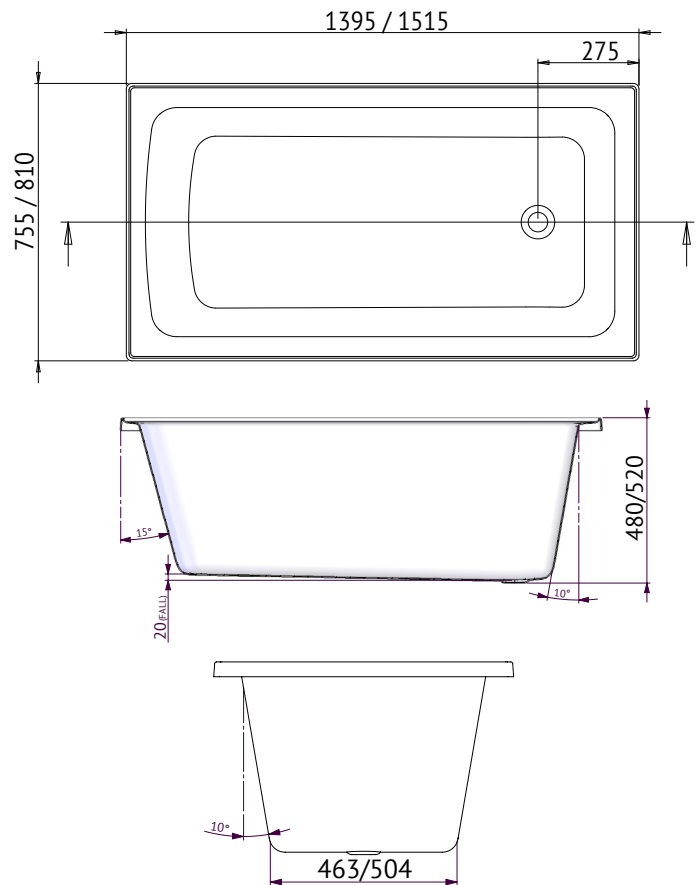

SHENSEKI

Santai Spa Bath

SHENSEKI SANTAI 10 JET SPA BATH

Small in size and big on impact, the Shenseki is ideal for the small bathroom. Maximising space and internal depth for a comfortable bathing experience.

SIZES (l)x(w)x(h)

- SHEN1400SAN10JW ~ 1395 x 755 x 480 (mm)
- SHEN1510SAN10JW ~ 1515 x 810 x 520 (mm)

CAPACITY* & WEIGHT

- 1395mm ~ 137 litres 35.0 kg
- 1515mm ~ 191 litres 37.0 kg

*200mm below bath rim

WARRANTY:

- Ten year warranty -
Conditions apply please see website for details

KEY FEATURES

- Inset bath with tile bead
- Made in Australia
- Made to AS/NZ Standard: 2023/1995
- Manufactured from premium sanitary grade acrylic
- High gloss white
- Water pressure adjustable Mod jets
- End waste position