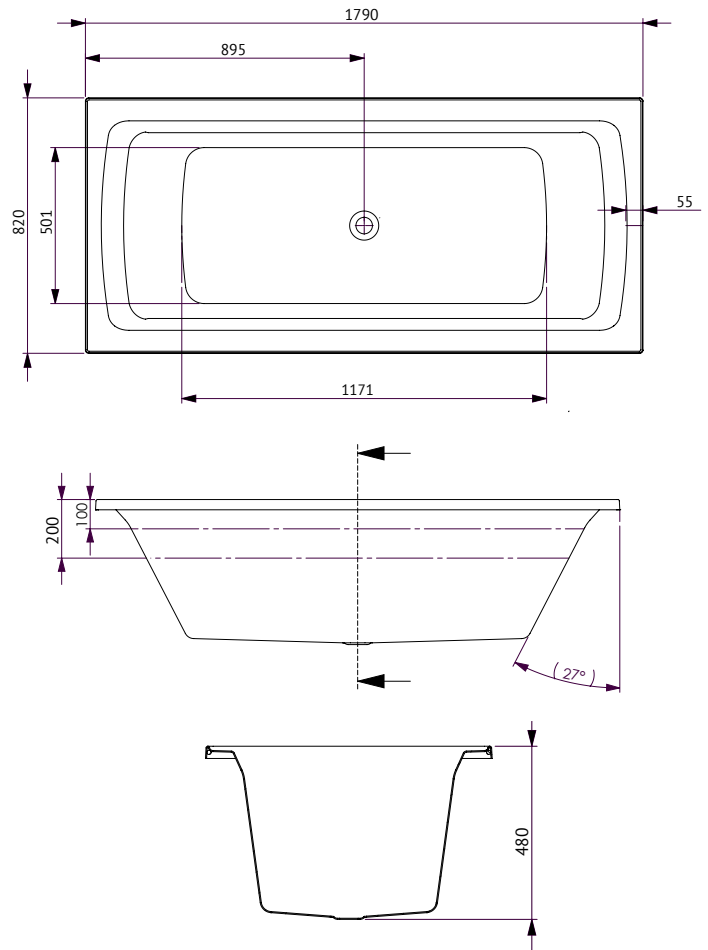

SAN DIEGO

Santai Spa Bath

SAN DIEGO SANTAI 12 JET SPA BATH

The San Diego features a slight curvature in the lumbar, which cradles the shoulders and extra depth, allows for full immersion. The generous length and Centre waste position allows for dual bathing and is suitable for wall or island installation.

SIZES (l)x(w)x(h)

- *SD1790SAN12JW* ~ 1790 x 820 x 480 (mm)

CAPACITY* & WEIGHT

- 1790mm ~ 194 litres 46.0 kg

*200mm below bath rim

WARRANTY:

- Ten year warranty -
Conditions apply please see website for details

KEY FEATURES

- Inset bath with tile bead
- Made in Australia
- Made to AS/NZ Standard: 2023/1995
- Manufactured from premium sanitary grade acrylic
- High gloss white
- Water pressure adjustable jets
- Centre waste position