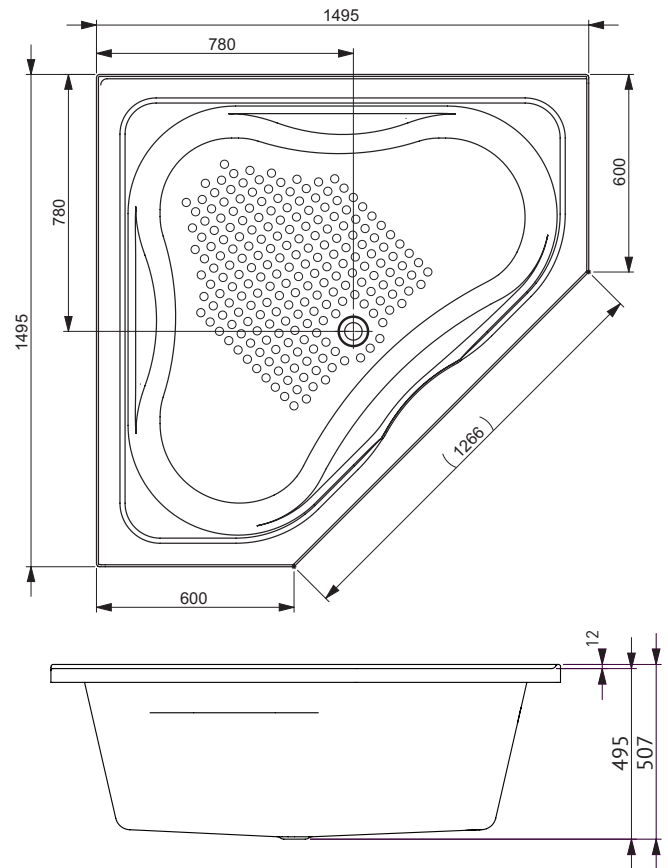

RENEE

Santai Spa Bath

RENEE SANTAI 12 JET SPA BATH

The Renee corner spa features a more upright bathing position for added legroom and is large enough for two bathers. Lumbar jets provide a spinal massage at either end of the spa and a slip resistant entry/exit zone makes access very easy.

SIZES (l)x(w)x(h)

- RE1485SAN12JW ~ 1495 x 1495 x 495 (mm)

CAPACITY* & NET WEIGHT

- 1495mm ~ 257 litres 50.0 kg

*200mm below bath rim

WARRANTY:

- Ten year warranty -
Conditions apply please see website for details

KEY FEATURES

- Inset bath with tile bead
- Made in Australia
- Made to AS/NZ Standard: 2023/1995
- Manufactured from premium sanitary grade acrylic
- High gloss white
- Lumbar support & arm rests
- Slip resistant pattern
- Water pressure adjustable jets
- Centre waste position

SPA CONFIGURATION

- 600 watt auto heat boost pump
- Mod Power Button
- Mod Air Control (x2)
- Mod Mini Jet (x6)
- Mod Centro Jet (x6)
- Mod Suction

ACCESSORIES

- Sienna Headrest
- Overflow