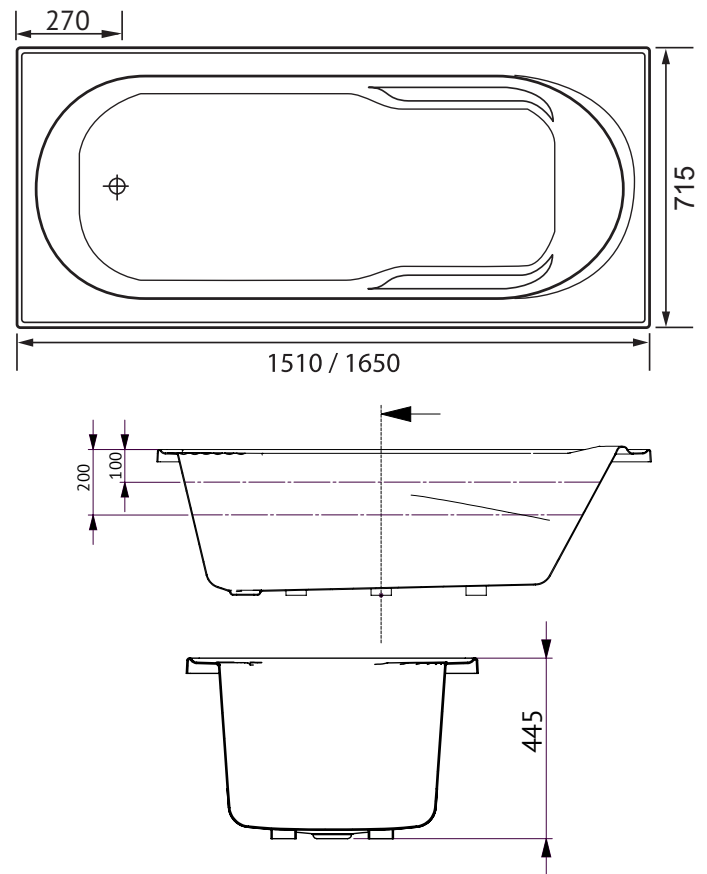

ADATTO

Santai Spa Bath ◉

ADATTO SANTAI 10 JET SPA BATH

The Adatto's smooth features and extra depth allows the bather to fully recline into the water. Arm rests sweep around from the shoulder position to provide comfort and a lumbar support cradles the back.

SIZES (l)x(w)x(h)

- AD1510SAN10JW ~ 1510 x 715 x 445 (mm)
- AD1650SAN10JW ~ 1650 x 715 x 445 (mm)

CAPACITY* & NET WEIGHT

- 1510mm ~ 106 litres 31.0 kg
- 1650mm ~ 122 litres 32.5 kg

*200mm below bath rim

WARRANTY:

- Ten year warranty -
Conditions apply please see website for details

KEY FEATURES

- Inset bath with tile bead
- Made in Australia
- Made to AS/NZ Standard: 2023/1995
- Manufactured from premium sanitary grade acrylic
- High gloss white
- Lumbar support & arm rests
- Self-supporting feet for easy installation
- Water pressure adjustable Mod jets
- End waste position