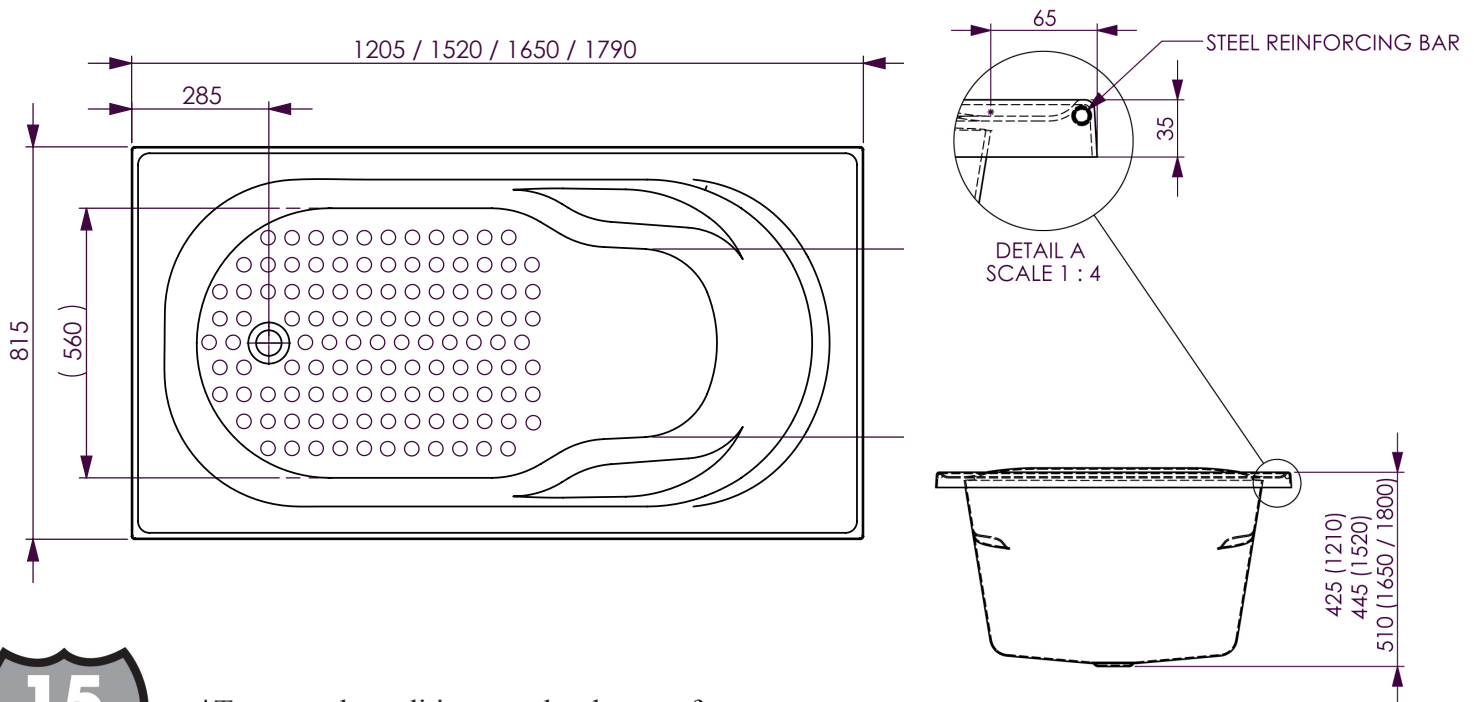

## Modena Santai Spa Bath *with tile bead*

1510 x 815 x 445mm - 124 Litres

1650 x 815 x 510mm- 159 Litres

1790 x 815 x 510mm- 194 Litres

Wider and deeper than traditional shower baths the Modena is almost the ideal single person bath size. Long comfortable arm rests support the bather whilst a curved neck roll holds the head and neck. Lumbar support is again a feature. A slip resistant pattern combined with a huge showering area make it suitable for everyday use as a shower.

Total Jets	10
Centro Jets	6
Mini Jet	4
Air Controls	2
Auto Heat Pump	1

Note: All bath volumes are measured in litres and 200mm from rim

\*Terms and conditions apply please refer to the Decina catalogue or Decina website for full warranty information.