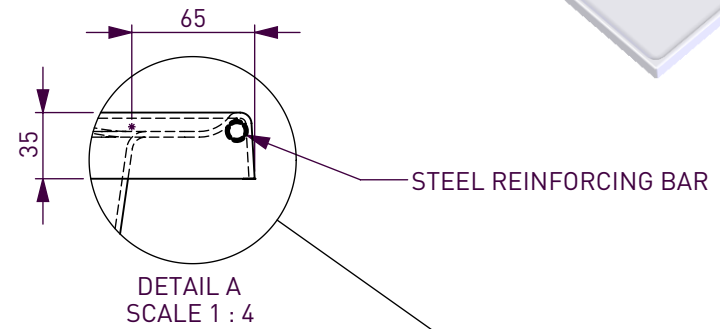

BATH VOLUME (APPROX)	
100mm Below Rim	281 Litres
200mm Below Rim	194 Litres

NOMINAL MEASUREMENTS ONLY - MANUFACTURING TOLERANCE +/-5mm APPLY	Scale: 1:15
All Information on this drawing is property of Decina Bathroomware	
MODENA 1790	