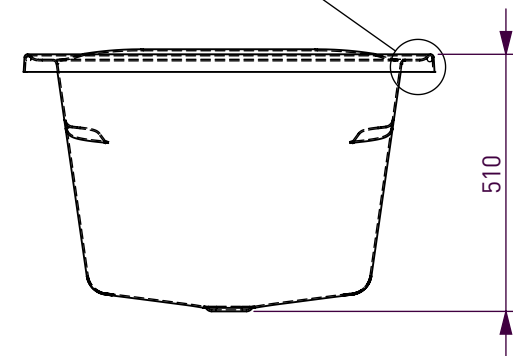

BATH VOLUME (APPROX)	
100mm Below Rim	281 Litres
200mm Below Rim	194 Litres

NOMINAL MEASUREMENTS ONLY - MANUFACTURING TOLERANCE +/-5mm APPLY	Scale: 1:15
All Information on this drawing is property of Decina Bathroomware	
MODENA 1790	