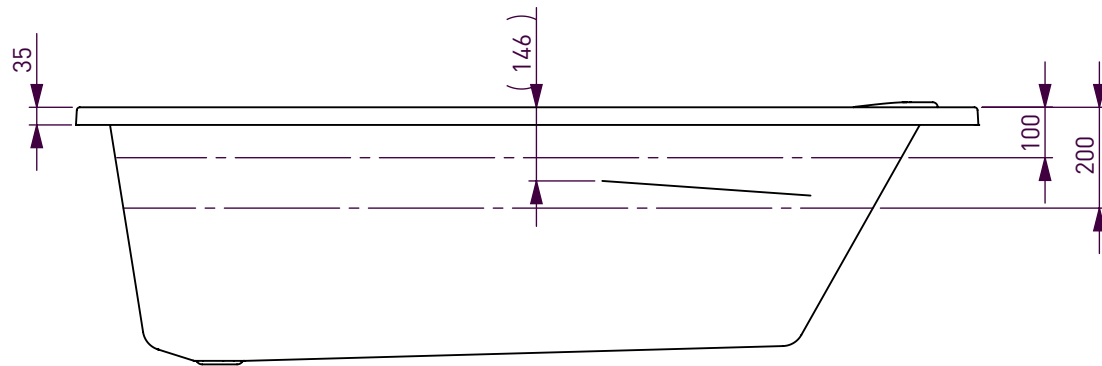

BATH VOLUME (APPROX)	
100mm Below Rim	281 Litres
200mm Below Rim	194 Litres

NOMINAL MEASUREMENTS ONLY - MANUFACTURING TOLERANCE +/-5mm APPLY	Scale: 1:15
All Information on this drawing is property of Decina Bathroomware	
MODENA 1790	