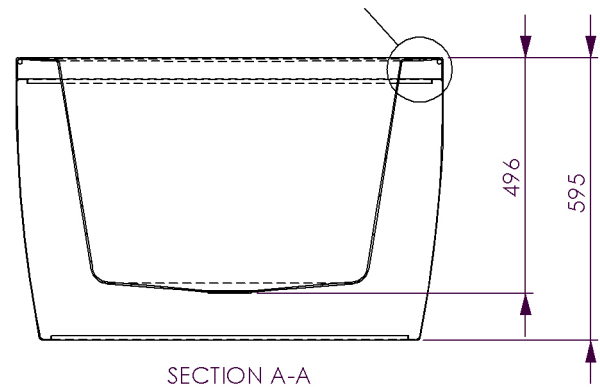

Baths

Mintori Contour Spa Bath

1790 x 900 x 595min-630max

The Mintori reflects Decina's continuing evolution and pursuit in innovation, design and technology. Removable panels (using patented magnetic fixing system) allow access to the bath for installation or cleaning.