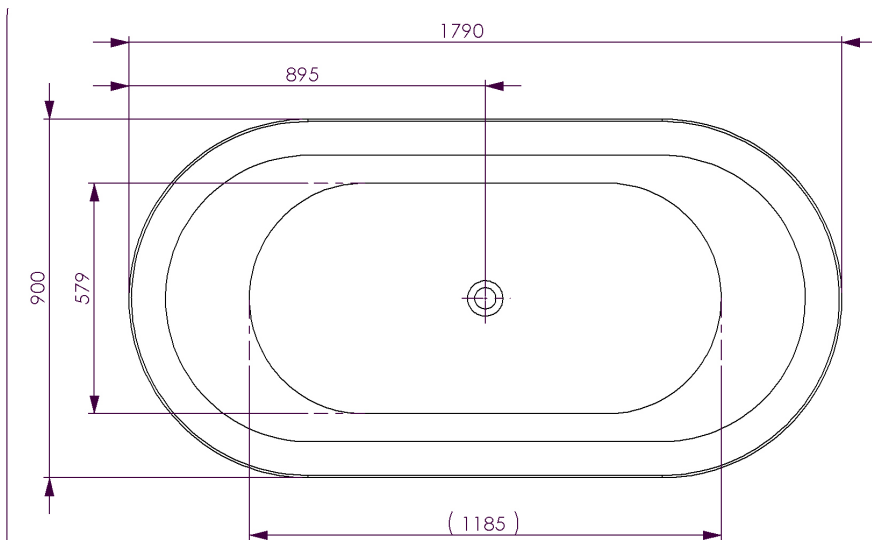

Baths

Mintori Contour Spa Bath

1790 x 900 x 595min-630max

The Mintori reflects Decina's continuing evolution and pursuit in innovation, design and technology. Removable panels (using patented magnetic fixing system) allow access to the bath for installation or cleaning.