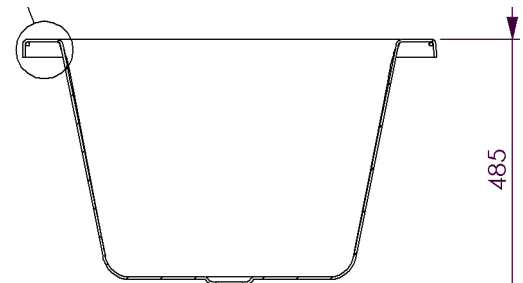

Spa Bath

Martino Dolce Vita Spa Bath *Island Style*

1745 x 820 x 485mm- 182 Litres

The latest in European design, the Martino luxury double ended bath combines clean straight lines with rolling edges in each lumbar area that flow into the bath, mixing comfort with modern design.

Note: All bath volumes are measured in litres and 200mm from rim

*Terms and conditions apply please refer to the Decina catalogue or Decina website for full warranty information.