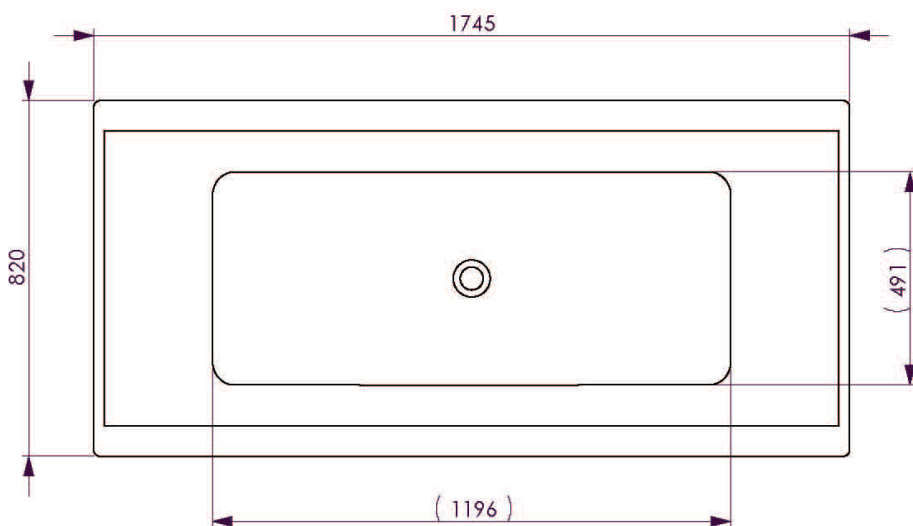

Spa Bath

Martino Dolce Vita Spa Bath Island Style

1745 x 820 x 485mm- 182 Litres

The latest in European design, the Martino luxury double ended bath combines clean straight lines with rolling edges in each lumbar area that flow into the bath, mixing comfort with modern design.

Note: All bath volumes are measured in litres and 200mm from rim

*Terms and conditions apply please refer to the Decina catalogue or Decina website for full warranty information.