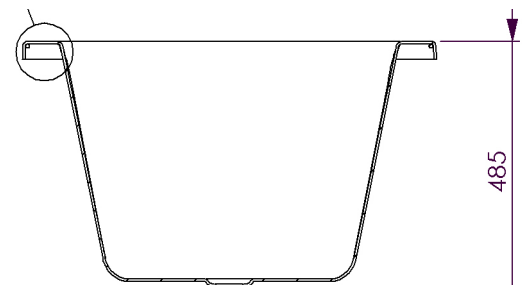

Spa Bath

Martino Dolce Vita Spa Bath Island Style

1745 x 820 x 485mm- 182 Litres

The latest in European design, the Martino luxury double ended bath combines clean straight lines with rolling edges in each lumbar area that flow into the bath, mixing comfort with modern design.

Note: All bath volumes are measured in litres and 200mm from rim

*Terms and conditions apply please refer to the Decina catalogue or Decina website for full warranty information.