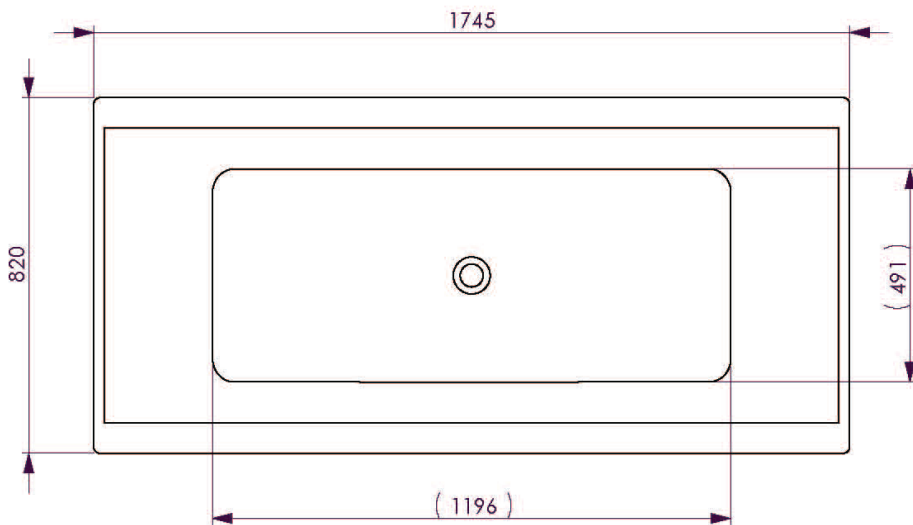

Spa Bath

Martino Dolce Vita Spa Bath *Island Style*

1745 x 820 x 485mm- 182 Litres

The latest in European design, the Martino luxury double ended bath combines clean straight lines with rolling edges in each lumbar area that flow into the bath, mixing comfort with modern design.

Note: All bath volumes are measured in litres and 200mm from rim

*Terms and conditions apply please refer to the Decina catalogue or Decina website for full warranty information.