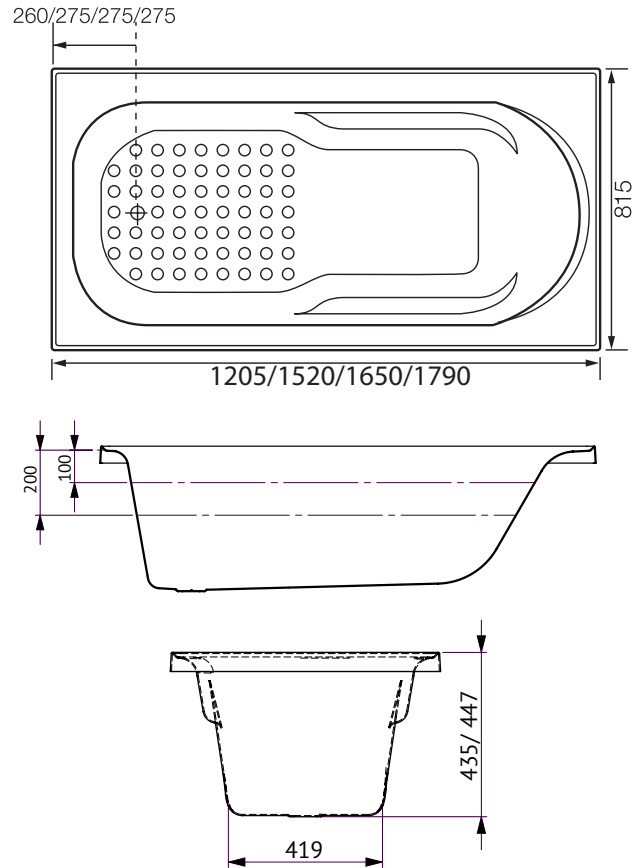

MODENA

Dolce Vita Spa Bath ●●●

MODENA DOLCE VITA 15 JET SPA BATH

Wider and deeper than traditional shower baths the Modena's bath base has been reinforced with a timber and fibreglass coating for sturdiness and durability, and features a slip resistant pattern providing greater safety when entering and exiting the bath.

SIZES (l)x(w)x(h)

- *MO1650DVSPAWC* ~ 1645 x 815 x 510 (mm)
- *MO1800DVSPAWC* ~ 1790 x 815 x 510 (mm)

CAPACITY* & NET WEIGHT

- 1645mm ~ 159 litres 68.0 kg
- 1790mm ~ 194 litres 75.0 kg

*200mm below bath rim

WARRANTY:

- Ten year warranty -
Conditions apply please see website for details

KEY FEATURES

- Inset bath with tile bead
- Made in Australia
- Made to AS/NZ Standard: 2023/1995
- Manufactured from premium sanitary grade acrylic
- High gloss white
- C-Lenda™ Flush Jets
- Galvanised base support frame
- Sienna Headrest
- End waste position