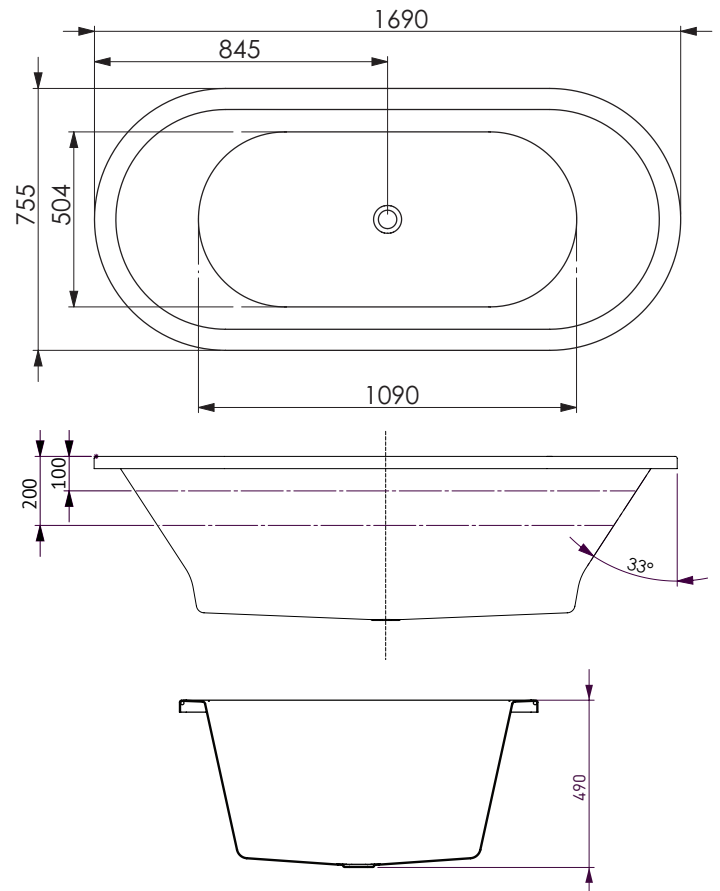

LIDO

Dolce Vita Spa Bath ●●●

LIDO DOLCE VITA 16 JET SPA BATH

Oval baths have always been perceived as a timeless classical shape. The lido is no different - with a centre positioned waste and double-ended lumbar area making it possible to recline at either end.

SIZES (l)x(w)x(h)

- *LI1685DVSPAWC* ~ 1690 x 755 x 476 (mm)

CAPACITY* & NET WEIGHT

- 1690mm ~ 147 litres 40.0 kg

*200mm below bath rim

WARRANTY:

- Ten year warranty -
Conditions apply please see website for details

KEY FEATURES

- Island style
- Made in Australia
- Made to AS/NZ Standard: 2023/1995
- Manufactured from premium sanitary grade acrylic
- High gloss white
- Galvanised base support frame
- Sienna headrests
- Centre waste position