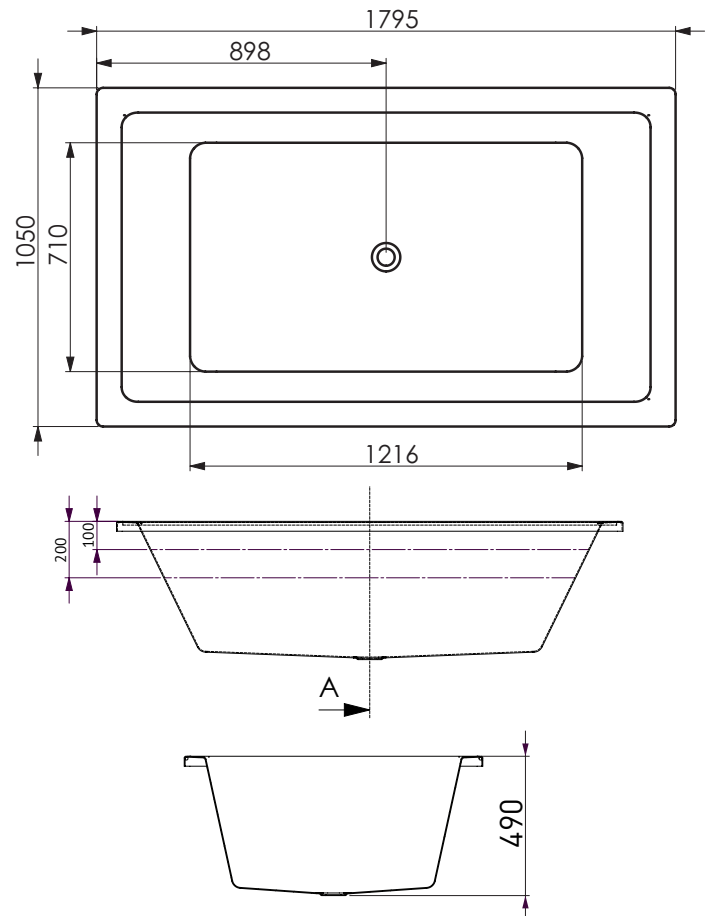

## LAGO DOLCE VITA 24 JET SPA BATH

The Lago combines form and function in this large rectangular bath that offers generous width, making it ideal for dual bathing. It is the perfect match for the minimalist and contemporary style found in today's bathrooms.

## SIZES (l)x(w)x(h)

- LA1790DVSPAWC ~ 1795 x 1050 x 490 (mm)

## CAPACITY\* &amp; WEIGHT

- 1795mm ~ 268 litres 56.0 kg

\*200mm below bath rim