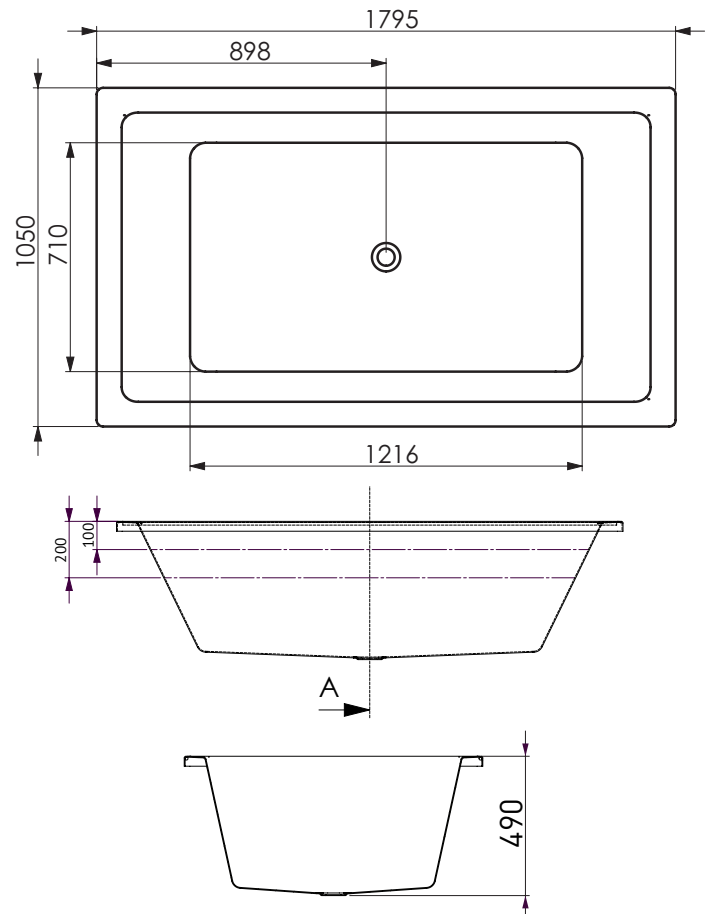

LAGO

Dolce Vita Spa Bath ●●●

LAGO DOLCE VITA 24 JET SPA BATH

The Lago combines form and function in this large rectangular bath that offers generous width, making it ideal for dual bathing. It is the perfect match for the minimalist and contemporary style found in today's bathrooms.

SIZES (l)x(w)x(h)

- LA1790DVSPAWC ~ 1795 x 1050 x 490 (mm)

CAPACITY* & WEIGHT

- 1795mm ~ 268 litres 56.0 kg

*200mm below bath rim

WARRANTY:

- Ten year warranty -
Conditions apply please see website for details

KEY FEATURES

- Island Style
- Made in Australia
- Made to AS/NZ Standard: 2023/1995
- Manufactured from premium sanitary grade acrylic
- High gloss white
- Base support frame
- Fiore headrests
- Centre waste position