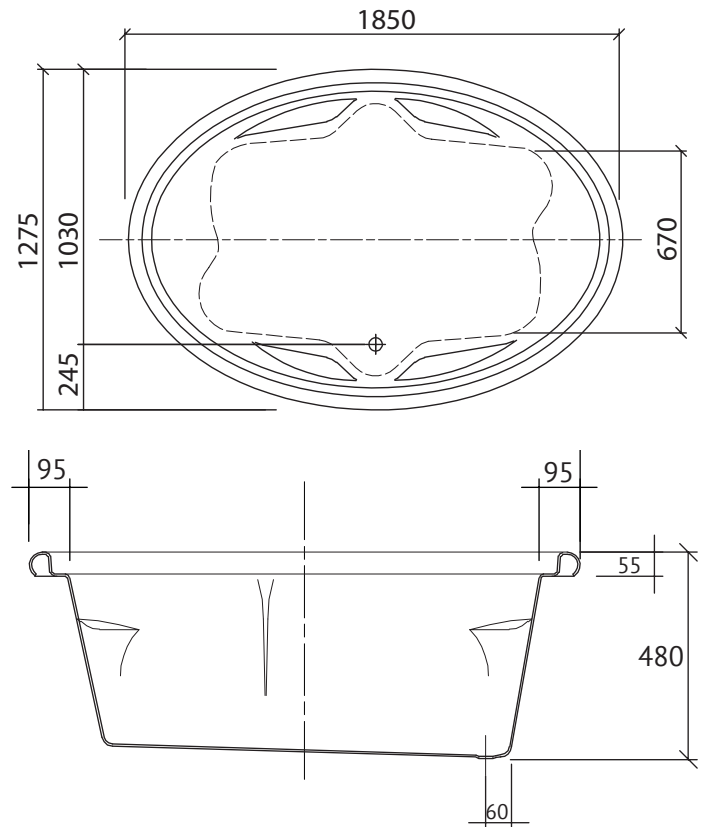

DUO

Dolce Vita Spa Bath ●●●

DUO DOLCE VITA 22 JET SPA BATH

The Duo is a classical oval design for larger bathrooms. Arm rests, moulded back supports and large capacity lumbar jets combine to provide superb comfort for two bathers.

SIZES (l)x(w)x(h)

- *DU1850DVSPAWC* ~ 1850 x 1275 x 485 (mm)

CAPACITY* & NET WEIGHT

- 1850mm ~ 295 litres   90.0 kg

*200mm below bath rim

WARRANTY:

- Ten year warranty -
  Conditions apply please see website for details

KEY FEATURES

- Island Style
- Made in Australia
- Made to AS/NZ Standard: 2023/1995
- Manufactured from premium sanitary grade acrylic
- High gloss white
- Lumbar support & arm rests
- Galvanised base support frame
- Sienna headrests (x2)
- Centre waste position

SPA CONFIGURATION

- 1100 watt heat boost pump
- Spa Key remote for heat/power control
- Mood Lighting Touch Pad
- C-Lenda™ Flush Air Control (x2)
- C-Lenda™ Flush Mini Jet (x16)
- C-Lenda™ Flush Swirl Jet (x2)
- C-Lenda™ Flush Maxi Jet with LED Mood lights (x4)
- C-Lenda™ Flush Suction

ACCESSORIES

- Overflow