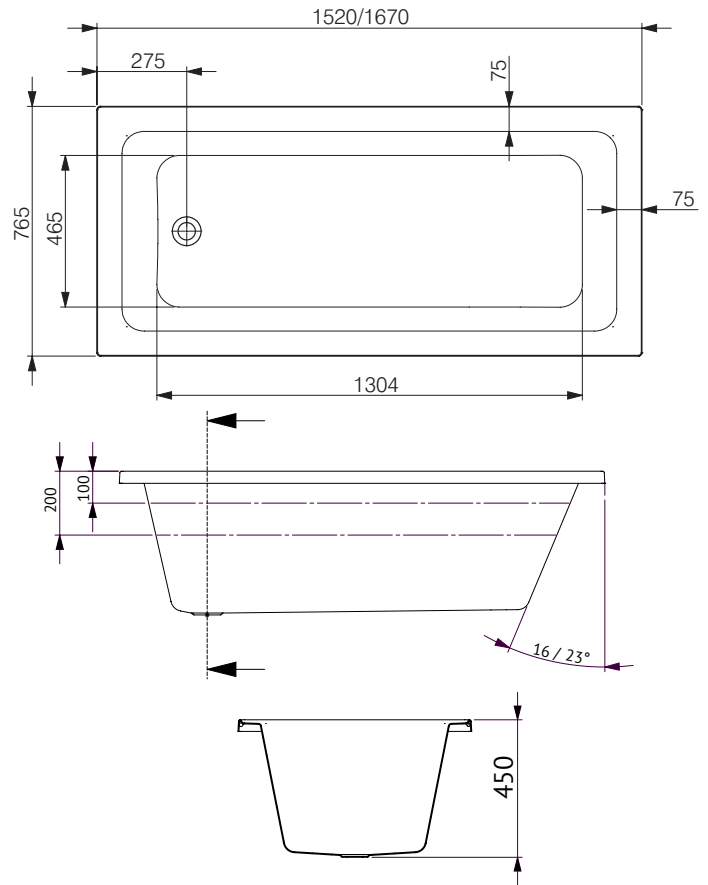

CORTEZ

Dolce Vita Spa Bath ●●●

CORTEZ DOLCE VITA 15 JET SPA BATH

The Cortez is perfect for creating a minimalist style bathroom with a tiling bead around the baths perimeter, allowing it to be fixed into a tiled wall; maximising bathroom space and creating a clean, uncluttered bathing area.

SIZES (l)x(w)x(h)

- C01675DVSPAWC ~ 1670 x 765 x 450 (mm)

CAPACITY* & NET WEIGHT

- 1670mm ~ 154 litres 72.0 kg

*200mm below bath rim

WARRANTY:

- Ten year warranty -
Conditions apply please see website for details

KEY FEATURES

- Inset Bath with Tile Bead
- Made in Australia
- Made to AS/NZ Standard: 2023/1995
- Manufactured from premium sanitary grade acrylic
- High gloss white
- C-Lenda™ Flush Jets
- Rectangle galvanised base support frame
- Fiore Headrest
- End waste position