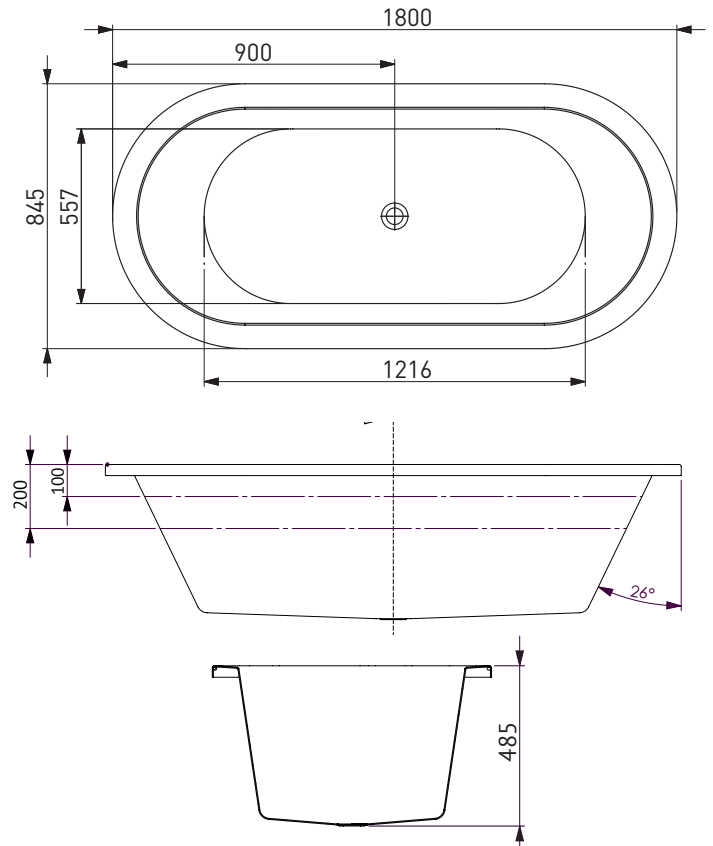

CAVAL

Dolce Vita Spa Bath ●●●

CAVAL DOLCE VITA 16 JET SPA BATH

The Caval bath takes the oval theme to a new level. Its extended length and width provide that extra space that makes it a perfect bath for two.

SIZES (l)x(w)x(h)

- CA1800DVSPAWC ~ 1800 x 845 x 485 (mm)

CAPACITY* & NET WEIGHT

- 1800mm ~ 188 litres 80.0 kg

*200mm below bath rim

WARRANTY:

- Ten year warranty -
Conditions apply please see website for details