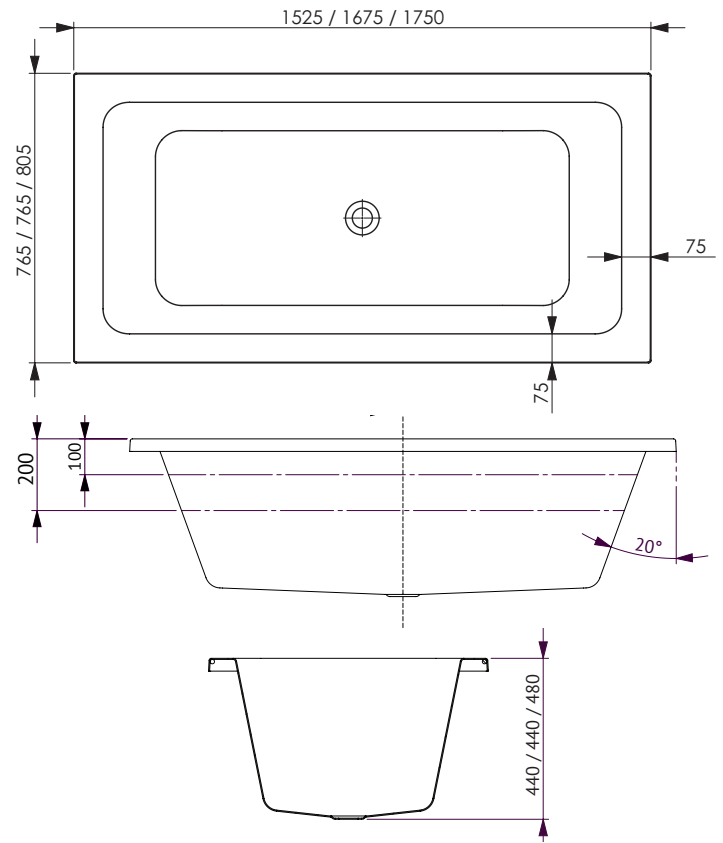

CARINA

Dolce Vita Spa Bath ●●●

CARINA DOLCE VITA 16 JET SPA BATH

The Carina's planes have been angled to maximise bath space/utility, reclining comfort and function. Its form is that of an island bath so it has to be set away from adjoining walls allowing the viewer to truly appreciate its simple elegance.

SIZES (l)x(w)x(h)

- CA1675DVSPAWC ~ 1675 x 765 x 440 (mm)
- CA1750DVSPAWC ~ 1750 x 805 x 485 (mm)

CAPACITY* & NET WEIGHT

- 1675mm ~ 166 litres 67.0 kg
- 1750mm ~ 182 litres 75.0 kg

*200mm below bath rim

WARRANTY:

- Ten year warranty -
Conditions apply please see website for details

KEY FEATURES

- Island Style
- Made in Australia
- Made to AS/NZ Standard: 2023/1995
- Manufactured from premium sanitary grade acrylic
- High gloss white
- Rectangle galvanised base support frame
- Fiore headrests
- Centre waste position