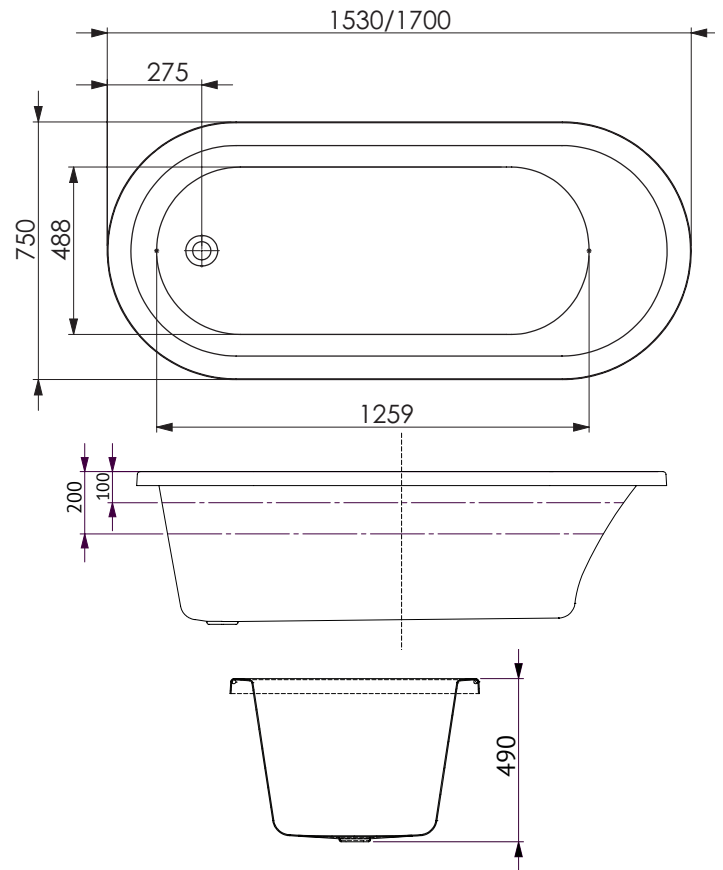

UNO

Dolce Vita Spa Bath ●●●

UNO DOLCE VITA 15 JET SPA BATH

The Uno bath combines depth and simple lines to blend beautifully in today's bathrooms. Decina's design touches include an ergonomically shaped lumbar support to cradle the back and steep sides for maximum internal space.

SIZES (l)x(w)x(h)

- UN1700DVSPAWC ~ 1700 x 750 x 490 (mm)

CAPACITY* & NET WEIGHT

- 1700mm ~ 168 litres   69.0 kg

*200mm below bath rim

WARRANTY:

- Ten year warranty -
  Conditions apply please see website for details

KEY FEATURES

- Island style
- Made in Australia
- Made to AS/NZ Standard: 2023/1995
- High gloss white
- C-Lenda™ Flush Jets
- Rectangle galvanised base support frame
- Sienna headrest
- End waste position position

SPA CONFIGURATION

- 1100 watt heat boost pump
- Spa Key
- Mood Lighting Touch Pad
- C-Lenda™ Flush Air Control (x2)
- C-Lenda™ Flush Mini Jet (x8)
- C-Lenda™ Flush Swirl Jet (x1)
- C-Lenda™ Flush Maxi Jet with LED Mood lights (x6)
- C-Lenda™ Flush Suction

ACCESSORIES

- Overflow