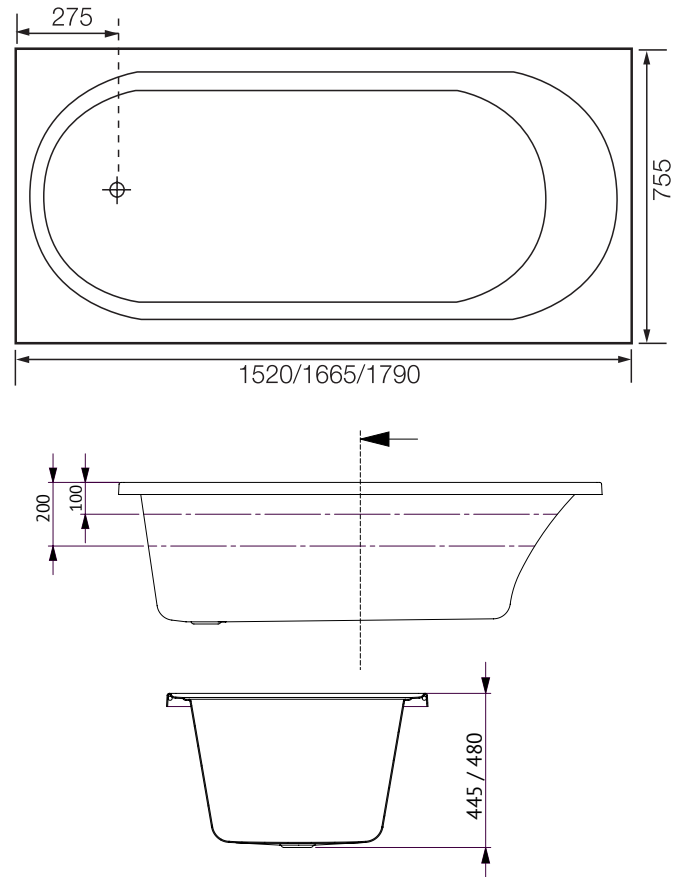

Dolce Vita Spa Bath ●●●

TURIN DOLCE VITA 15 JET SPA BATH

There has been a distinct movement back to the elegant, simple lines of yesterday. Form and function combine to provide a variety of bather sizes.

SIZES (l)x(w)x(h)

- *TU1675DVSPAWC* ~ 1665 x 755 x 445 (mm)
- *TU1790DVSPAWC* ~ 1790 x 755 x 480 (mm)

CAPACITY* & NET WEIGHT

- *1665mm* ~ 138 litres   66.0 kg
- *1790mm* ~ 153 litres   69.0 kg

*200mm below bath rim

WARRANTY:

- Ten year warranty -
  Conditions apply please see website for details

KEY FEATURES

- Inset bath with tile
- Made in Australia
- Made to AS/NZ Standard: 2023/1995
- Manufactured from premium sanitary grade acrylic
- High gloss white
- C-Lenda™ Flush Jets
- Rectangle galvanised base support frame
- Sienna Headrest
- End waste position

SPA CONFIGURATION

- 1100 watt Heat Boost Pump
- Spa Key
- Mood Lighting Touch Pad
- C-Lenda™ Flush Air Control (x2)
- C-Lenda™ Flush Mini Jet (x8)
- C-Lenda™ Flush Swirl Jet (x1)
- C-Lenda™ Flush Maxi Jet with LED Mood lights (x6)
- C-Lenda™ Flush Suction

ACCESSORIES

- Overflow